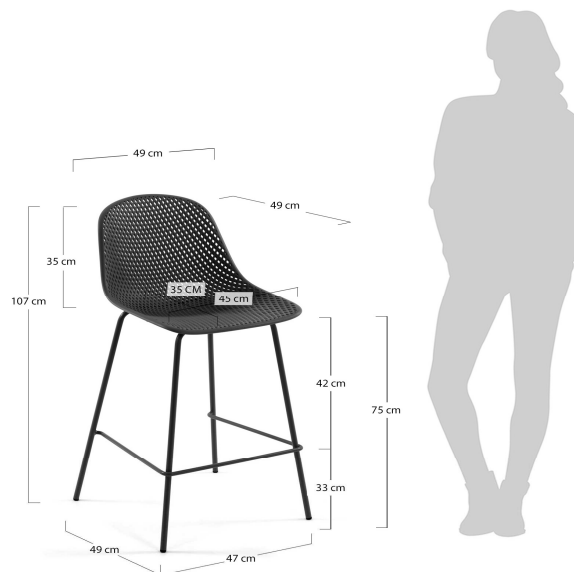

QUINBY

Descriptions

Product code	CC1221S02
Product description	Grey Quinby stool height 75 cm The seat on the Quinby barstool is made out of recyclable grey plastic and is held up by a metal structure. This is a multi-purpose piece that's ideal for your open-plan kitchen or covered terrace. A barstool with infinite possibilities for your indo
Origin country	CN

Dimensions

Height x Width x Depth (cm)	107 cm	x	49 cm	x	49 cm
Product weight (kg)	4,9 Kg				
Seat height (cm)	75				
Seat width (cm)	45				
Seat depth (cm)	35				
Armrest height (cm)					
Armrest width (cm)					
Backrest height (cm)	35				

Technical drawings

Features

Use (domestic/contract/office)	Domestic
Indoor (yes/no)	Yes
Alfresco (yes/no)	No
Outdoor (yes/no)	No
Stackable (yes/no)	No
Stacks up to	
Max. load (kg)	150
Adjustable height (yes/no)	No
Adjustable height mechanism description	N/A

Foldable (yes/no)	No
Swivel (yes/no)	No
Reclining (yes/no)	No
Armrest included (yes/no)	No
Padded (yes/no)	No
Footrest included (yes/no)	Yes
Fabric durability resistance (Martindale cycles)	
Water repellent (yes/no)	N/A
Stain resistant (yes/no)	N/A
Fire resistant (yes/no)	N/A
UV resistance level (1-5)	
Removable chair cover (yes/no)	No
Removable cover parts description	N/A
Adjustable feet (yes/no)	No
Castors information	N/A
Cushion included (yes/no)	No
Cushion removable cover (yes/no)	N/A