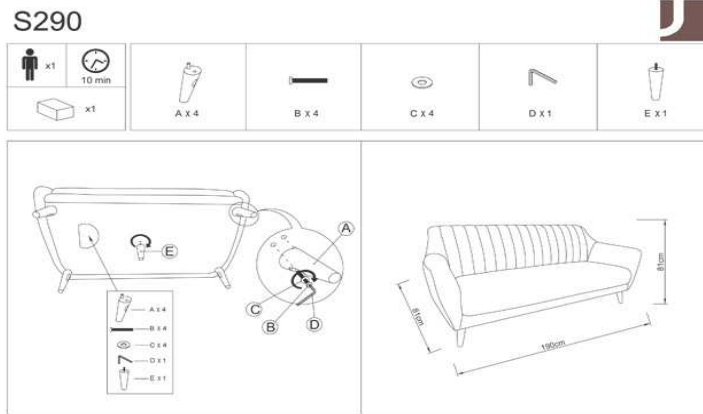

Assembly

Unpacking time (min)	3
Assembly required (yes/no)	Yes
Difficulty of assembly	Easy
People required	2
Assembly time (min)	10
Assembly suggestions	The legs are inside the frame. Check and classify all fittings before starting the assembly. Assemble on a soft surface.

Assembly instructions

Care & Warranties

General warnings	Do not place near direct sources of heat. Keep away from direct solar light. Do not use abrasive products like acetones, bleaches, solvents, etc. Sharp elements can scratch the product surface.
Specific use and care instructions	Clean brushing it with a soft brush or with a dry cloth. If some liquid is spilt over the product, clean it as fast as possible to avoid making stains. Dust it with a duster.
Specific use and care instructions for outdoor	
Years of guarantee	2
Made according to	EN 12520:2015 for household use seats
FSC certified (yes/no)	No
PEFC certified (yes/no)	No
FLEGT license (yes/no)	N/A
Variation type	No natural variation, Light and environment conditions may distort the color
Purposeful distressing type	No distressing
Additional information	Wood origin country: China