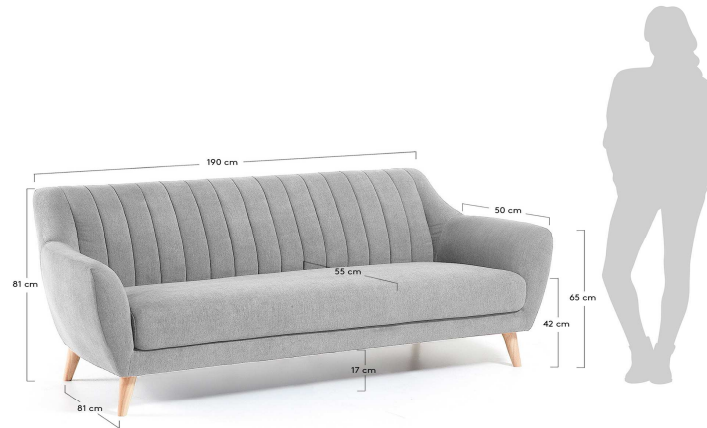

OFF

Descriptions

Product code	S290J14
Product description	OFF Sofa 3 seaters natural wood fabric light grey Sofa in scandinavian design upholstered with fabric Miss pattern. Backrest with decorative stichings. Legs in natural wood.
Origin country	CN

Dimensions

Height x Width x Depth (cm)	81 cm	x	190 cm	x	81 cm
Product weight (kg)	36,4 Kg				
Seat height (cm)	42				
Seat width (cm)	149				
Seat depth (cm)	55				
Armrest height (cm)	65				
Armrest width (cm)	12				

Technical drawings

Features

Use (domestic/contract/office)	Domestic
Indoor (yes/no)	Yes
Alfresco (yes/no)	No
Outdoor (yes/no)	No
Seating capacity	3
Max. load (kg)	300
Stackable (yes/no)	No
Stacks up to	
Foldable (yes/no)	No

Reclining (yes/no)	No
Sliding seat (yes/no)	No
Swivel (yes/no)	No
Fabric durability resistance (Martindale cycles)	>40.000
Water repellent (yes/no)	No
Stain resistant (yes/no)	No
Fire resistant (yes/no)	No
UV resistance level (1-5)	
Seat detachable (yes/no)	No
Seat removable cover (yes/no)	No
Backrest detachable (yes/no)	No
Backrest removable cover (yes/no)	No
Adjustable feet (yes/no)	No
Armrest included (yes/no)	Yes
Armrest type	Round
Armrest removable cover (yes/no)	No
Headrest included (yes/no)	No
Headrest detachable (yes/no)	N/A
Headrest removable cover (yes/no)	N/A
Cushion included (yes/no)	No
Number of cushions	
Cushion removable cover (yes/no)	N/A
Storage included (yes/no)	No
Storage capacity (l)	
Storage lifting mechanism	N/A
Footrest included (yes/no)	No
Footstool included (yes/no)	No