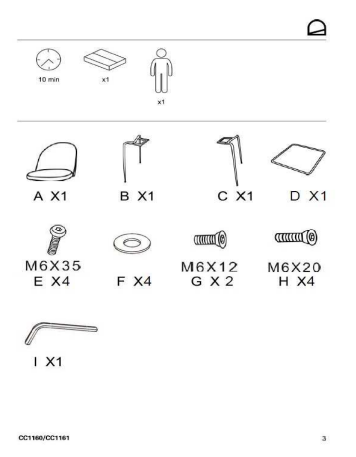

Foldable (yes/no)	No
Swivel (yes/no)	No
Reclining (yes/no)	No
Armrest included (yes/no)	No
Padded (yes/no)	Yes
Footrest included (yes/no)	Yes
Fabric durability resistance (Martindale cycles)	>20.000
Water repellent (yes/no)	No
Stain resistant (yes/no)	No
Fire resistant (yes/no)	No
UV resistance level (1-5)	
Removable chair cover (yes/no)	No
Removable cover parts description	N/A
Adjustable feet (yes/no)	No
Castors information	N/A
Cushion included (yes/no)	No
Cushion removable cover (yes/no)	N/A

Materials

Main material	Fabric
Frame construction	Low emissions Plywood E0 class, Steel
Main finishing	Upholstered
Seat material details	Fabric, Foam, Low emissions Plywood E0 class, Steel
Backrest material details	Fabric, Foam, Low emissions Plywood E0 class, Steel
Armrest material details	N/A
Fabric type & specifications	Velvet
Fabric composition	100% Polyester
Fabric grammage (g/m2)	
Upholstery fill material	Foam
Foam density (kg/m3)	28
Legs material	Steel
Legs finishing	Brushed, Electroplated, Gold
Feet pad type	Rubber pad
Cushion fabric type	N/A
Cushion fabric composition	
Cushion grammage (g/m2)	
Cushion fill material	N/A
Cushion thickness (cm)	

Assembly

Unpacking time (min)	3
Assembly required (yes/no)	Yes
Difficulty of assembly	Easy
People required	1
Assembly time (min)	5
Assembly suggestions	Assemble on a soft protecting surface.

Assembly instructions