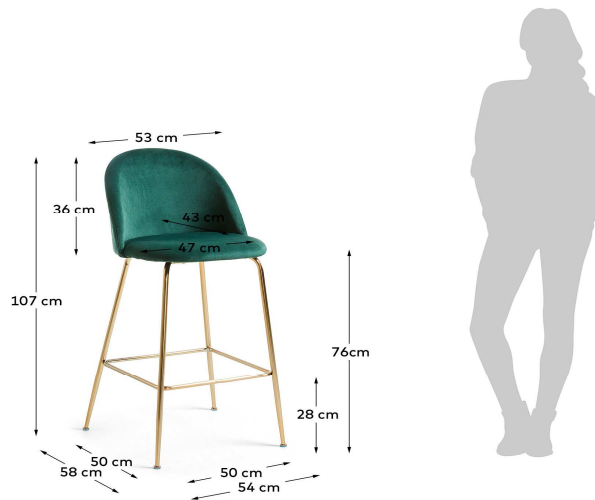

MYSTERE

Descriptions

Product code	CC1161JU19
Product description	MYSTERE Barstool metal gold fabric dark green The Ivonne stool is upholstered in green velvet and follows along the aesthetic lines of the other pieces in the same collection. An updated mid-century design with a clear drive towards shape and comfort. What's more, this is a piece that adapts to
Origin country	CN

Dimensions

Height x Width x Depth (cm)	107 cm	x	53 cm	x	58 cm
Product weight (kg)	6,5 Kg				
Seat height (cm)	76				
Seat width (cm)	47				
Seat depth (cm)	43				
Armrest height (cm)					
Armrest width (cm)					
Backrest height (cm)	36				

Technical drawings

Features

Use (domestic/contract/office)	Domestic
Indoor (yes/no)	Yes
Alfresco (yes/no)	No
Outdoor (yes/no)	No
Stackable (yes/no)	No
Stacks up to	
Max. load (kg)	100
Adjustable height (yes/no)	No
Adjustable height mechanism description	N/A