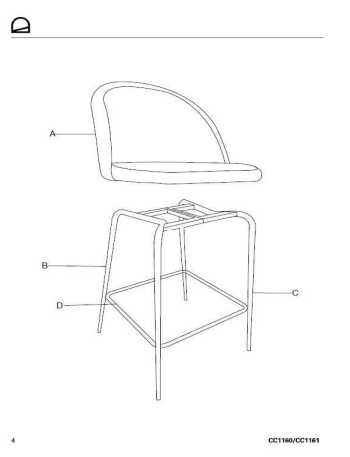

Foldable (yes/no)	No
Swivel (yes/no)	No
Reclining (yes/no)	No
Armrest included (yes/no)	No
Padded (yes/no)	Yes
Footrest included (yes/no)	Yes
Fabric durability resistance (Martindale cycles)	>20.000
Water repellent (yes/no)	No
Stain resistant (yes/no)	No
Fire resistant (yes/no)	No
UV resistance level (1-5)	
Removable chair cover (yes/no)	No
Removable cover parts description	N/A
Adjustable feet (yes/no)	No
Castors information	N/A
Cushion included (yes/no)	No
Cushion removable cover (yes/no)	N/A

Materials

Main material	Fabric
Frame construction	Low emissions Plywood E0 class, Steel
Main finishing	Upholstered
Seat material details	Fabric, Foam, Low emissions Plywood E0 class, Steel
Backrest material details	Fabric, Foam, Low emissions Plywood E0 class, Steel
Armrest material details	N/A
Fabric type & specifications	Velvet
Fabric composition	100% Polyester
Fabric grammage (g/m2)	
Upholstery fill material	Foam
Foam density (kg/m3)	28
Legs material	Steel
Legs finishing	Brushed, Electroplated, Gold
Feet pad type	Rubber pad
Cushion fabric type	N/A
Cushion fabric composition	
Cushion grammage (g/m2)	
Cushion fill material	N/A
Cushion thickness (cm)	

Assembly

Unpacking time (min)	3
Assembly required (yes/no)	Yes
Difficulty of assembly	Easy
People required	1
Assembly time (min)	5
Assembly suggestions	Assemble on a soft protecting surface.

Assembly instructions