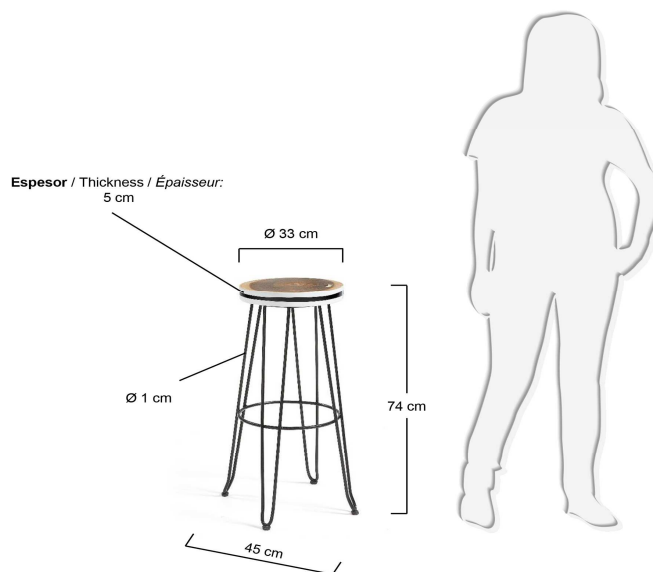

FARLEY

Descriptions

Product code	CC0045R01
Product description	FARLEY Barstool metal black natural wood Barstool with solid mungur wood seat. Legs in painted metal.
Origin country	ID

Dimensions

Height x Width x Depth (cm)	74 cm	x	45 cm	x	45 cm
Product weight (kg)	6,2 Kg				
Seat height (cm)	74				
Seat width (cm)	33				
Seat depth (cm)	45				
Armrest height (cm)					
Armrest width (cm)					
Backrest height (cm)					

Technical drawings

Features

Use (domestic/contract/office)	Domestic+
Indoor (yes/no)	Yes
Alfresco (yes/no)	No
Outdoor (yes/no)	No
Stackable (yes/no)	No
Stacks up to	
Max. load (kg)	130
Adjustable height (yes/no)	No
Adjustable height mechanism description	N/A

Packaging

Units per lot	
Cbm (m3) / Gross weight (Kg)	0,13 / 7,2
Nº of boxes	1
Box 1	1
Description	FARLEY Barstool metal black natural wood
Description box	FULL ITEM
Height x Width x Depth (cm)	81 x 40 x 40
Cbm (m3) / Gross weight (Kg) / Net weight (Kg)	0,130 / 7,2 / 6,2
Box 2	
Description	
Description box	
Height x Width x Depth (cm)	x x
Cbm (m3) / Gross weight (Kg) / Net weight (Kg)	/ /
Box 3	
Description	
Description box	
Height x Width x Depth (cm)	x x
Cbm (m3) / Gross weight (Kg) / Net weight (Kg)	/ /