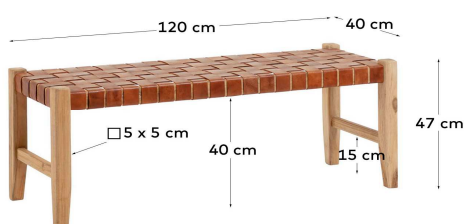

CALIXTA

Descriptions

Product code	CC1951P10
Product description	Calixta bench 120 cm The Calixta bench has a seat made of hand-braided brown leather straps with an ideal style to add a touch of character to your hallway or the foot of your bed. The structure is also made from solid teak wood, so it is a designer piece that will last
Origin country	ID

Dimensions

Height x Width x Depth (cm)	47 cm	x	120 cm	x	40 cm
Product weight (kg)	8 Kg				
Seat height (cm)	47				
Seat width (cm)	120				
Seat depth (cm)	40				
Armrest height (cm)					
Armrest width (cm)					
Backrest height (cm)					

Technical drawings

Features

Use (domestic/contract/office)	Domestic
Indoor (yes/no)	Yes
Alfresco (yes/no)	No
Outdoor (yes/no)	No
Stackable (yes/no)	No
Stacks up to	
Max. load (kg)	130
Adjustable height (yes/no)	No
Adjustable height mechanism description	N/A

Foldable (yes/no)	No
Swivel (yes/no)	No
Reclining (yes/no)	No
Armrest included (yes/no)	No
Padded (yes/no)	No
Footrest included (yes/no)	No
Fabric durability resistance (Martindale cycles)	
Water repellent (yes/no)	No
Stain resistant (yes/no)	No
Fire resistant (yes/no)	No
UV resistance level (1-5)	
Removable chair cover (yes/no)	No
Removable cover parts description	
Adjustable feet (yes/no)	No
Castors information	
Cushion included (yes/no)	No
Cushion removable cover (yes/no)	N/A