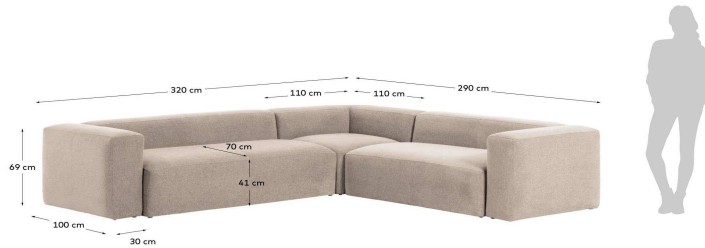

Descriptions

Product code	S685GR39
Product description	Beige Blok 5 seater corner sofa 320 x 290 cm This sofa has a deep and unique design, assuring a comfortable place to rest with style. Thanks to its cornered shape it makes the most of your space. For cozy days in or to simply sit back and relax on after a long day.
Origin country	ES

Dimensions

Height x Width x Depth (cm)	69 cm	x	320 cm	x	290 cm
Product weight (kg)	176,4 Kg				
Seat height (cm)	41				
Seat width (cm)	260				
Seat depth (cm)	70				
Armrest height (cm)	69				
Armrest width (cm)	30				

Technical drawings

Features

Use (domestic/contract/office)	Domestic+
Indoor (yes/no)	Yes
Alfresco (yes/no)	No
Outdoor (yes/no)	No
Seating capacity	5
Max. load (kg)	500
Stackable (yes/no)	No
Stacks up to	
Foldable (yes/no)	No

Packaging

Units per lot					
Cbm (m3) / Gross weight (Kg)	3.183	/	190		
Nº of boxes	6				
Box 1	S57AT150_GR39 - 1				
Description	BLOK Beige, seat 150, Blok Sofa				
Description box	ASIENTO 150				
Height x Width x Depth (cm)	74	x	154	x	45
Cbm (m3) / Gross weight (Kg) / Net weight (Kg)	0,513	/	31	/	28,8
Box 2	S57AT180_GR39 - 2				
Description	BLOK Beige, seat 180, Blok Sofa				
Description box	ASIENTO 180				
Height x Width x Depth (cm)	74	x	184	x	45
Cbm (m3) / Gross weight (Kg) / Net weight (Kg)	0,613	/	37	/	34,6
Box 3	S57BR_GR39 - 3				
Description	BLOK Beige, set arms, Blok Sofa				
Description box	SET 2 BRAZOS + HERRAJES				
Height x Width x Depth (cm)	70	x	100	x	62
Cbm (m3) / Gross weight (Kg) / Net weight (Kg)	0,434	/	30	/	28