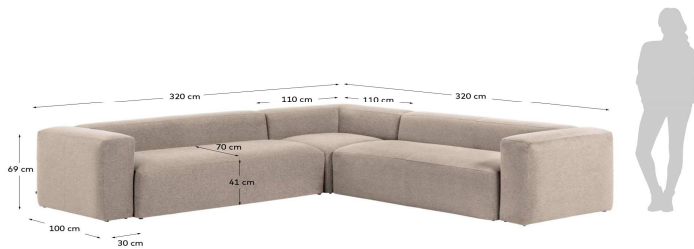

**Descriptions**

Product code	S684GR39
Product description	Beige Blok 6 seater corner sofa 320 x 320 cm This sofa has a deep and unique design, assuring a comfortable place to rest with style. Thanks to its cornered shape it makes the most of your space. For cozy days in or to simply sit back and relax on after a long day.
Origin country	ES

**Dimensions**

Height x Width x Depth (cm)	69 cm	x	320 cm	x	320 cm
Product weight (kg)	186,2 Kg				
Seat height (cm)	41				
Seat width (cm)	260				
Seat depth (cm)	70				
Armrest height (cm)	69				
Armrest width (cm)	30				

**Technical drawings**

**Features**

Use (domestic/contract/office)	Domestic+
Indoor (yes/no)	Yes
Alfresco (yes/no)	No
Outdoor (yes/no)	No
Seating capacity	6
Max. load (kg)	600
Stackable (yes/no)	No
Stacks up to	
Foldable (yes/no)	No

**Packaging**

Units per lot					
Cbm (m3) / Gross weight (Kg)	2,33	/	135		
Nº of boxes	4				
Box 1	S57AT180_GR39 - 1				
Description	BLOK Beige, seat 180, Blok Sofa				
Description box	ASIENTO 180				
Height x Width x Depth (cm)	74	x	184	x	45
Cbm (m3) / Gross weight (Kg) / Net weight (Kg)	0,613	/	37	/	34,6
Box 2	S57BR_GR39 - 2				
Description	BLOK Beige, set arms, Blok Sofa				
Description box	SET 2 BRAZOS + HERRAJES				
Height x Width x Depth (cm)	70	x	100	x	62
Cbm (m3) / Gross weight (Kg) / Net weight (Kg)	0,434	/	30	/	28
Box 3	S57CTR180_GR39 - 3				
Description	BLOK Beige, backrest 180, Blok Sofa				
Description box	RESPALDO 180				
Height x Width x Depth (cm)	70	x	182	x	32
Cbm (m3) / Gross weight (Kg) / Net weight (Kg)	0,408	/	28	/	26