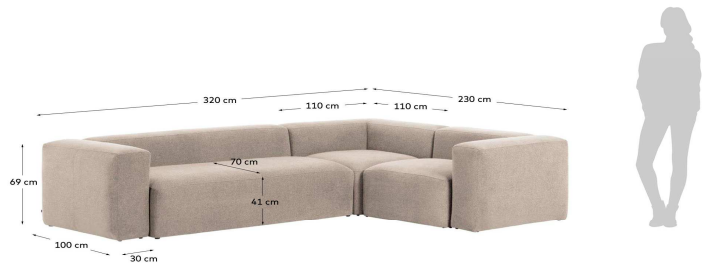

Descriptions

Product code	S683GR39
Product description	Beige Blok 4 seater corner sofa 320 x 230 cm This sofa has a deep and unique design, assuring a comfortable place to rest with style. Thanks to its cornered shape it makes the most of your space. For cozy days in or to simply sit back and relax on after a long day.
Origin country	ES

Dimensions

Height x Width x Depth (cm)	69 cm	x	320 cm	x	230 cm
Product weight (kg)	156,4 Kg				
Seat height (cm)	41				
Seat width (cm)	260				
Seat depth (cm)	70				
Armrest height (cm)	69				
Armrest width (cm)	30				

Technical drawings

Features

Use (domestic/contract/office)	Domestic+
Indoor (yes/no)	Yes
Alfresco (yes/no)	No
Outdoor (yes/no)	No
Seating capacity	4
Max. load (kg)	400
Stackable (yes/no)	No
Stacks up to	
Foldable (yes/no)	No

Packaging

Units per lot					
Cbm (m3) / Gross weight (Kg)	2.849	/	169		
Nº of boxes	6				
Box 1	S57AT090_GR39 - 1				
Description	BLOK Beige, seat 90, Blok Sofa				
Description box	ASIENTO 90				
Height x Width x Depth (cm)	74	x	94	x	45
Cbm (m3) / Gross weight (Kg) / Net weight (Kg)	0,313	/	19	/	17,3
Box 2	S57AT180_GR39 - 2				
Description	BLOK Beige, seat 180, Blok Sofa				
Description box	ASIENTO 180				
Height x Width x Depth (cm)	74	x	184	x	45
Cbm (m3) / Gross weight (Kg) / Net weight (Kg)	0,613	/	37	/	34,6
Box 3	S57BR_GR39 - 3				
Description	BLOK Beige, set arms, Blok Sofa				
Description box	SET 2 BRAZOS + HERRAJES				
Height x Width x Depth (cm)	70	x	100	x	62
Cbm (m3) / Gross weight (Kg) / Net weight (Kg)	0,434	/	30	/	28