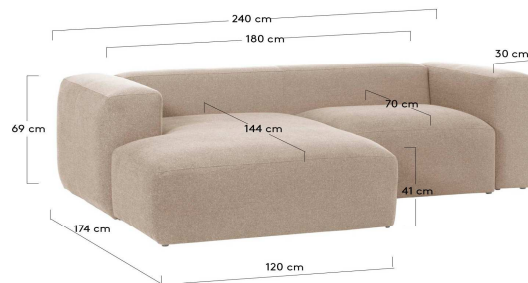

BLOK

Descriptions

Product code	S575GR39
Product description	Beige Blok 2-seater sofa with left chaise longue 240 cm The Blok sofa, designed by Òscar Doll, shows off a new upholstery, and it does so in a big way. It is a beige fabric that goes with everything. Did you just drop a glass of wine? Keep calm! Just dry it and its easy cleaning treatment does the rest.
Origin country	ES

Dimensions

Height x Width x Depth (cm)	69 cm	x	240 cm	x	174 cm
Product weight (kg)	106,3 Kg				
Seat height (cm)	41				
Seat width (cm)	180				
Seat depth (cm)	70				
Armrest height (cm)	69				
Armrest width (cm)	30				

Technical drawings

Features

Use (domestic/contract/office)	Domestic+
Indoor (yes/no)	Yes
Alfresco (yes/no)	No
Outdoor (yes/no)	No
Seating capacity	2
Max. load (kg)	300
Stackable (yes/no)	No
Stacks up to	
Foldable (yes/no)	No

Packaging

Units per lot					
Cbm (m3) / Gross weight (Kg)	1,94	/	115		
Nº of boxes	4				
Box 1	S57AT090_GR39 - 1				
Description	BLOK Beige, seat 90, Blok Sofa				
Description box	ASIENTO 90				
Height x Width x Depth (cm)	74	x	94	x	45
Cbm (m3) / Gross weight (Kg) / Net weight (Kg)	0,313	/	19	/	17,3
Box 2	S57BR_GR39 - 2				
Description	BLOK Beige, set arms, Blok Sofa				
Description box	SET 2 BRAZOS + HERRAJES				
Height x Width x Depth (cm)	70	x	100	x	62
Cbm (m3) / Gross weight (Kg) / Net weight (Kg)	0,434	/	30	/	28
Box 3	S57CHI_GR39 - 3				
Description	BLOK Beige, left chaise, Blok Sofa				
Description box	CHAISE IZQUIERDA				
Height x Width x Depth (cm)	122	x	143	x	45
Cbm (m3) / Gross weight (Kg) / Net weight (Kg)	0,785	/	38	/	35