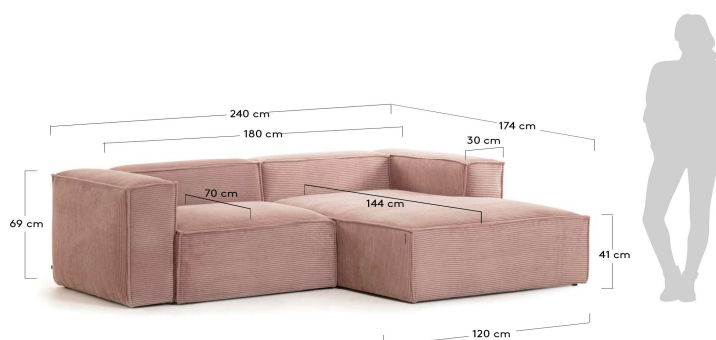

## Descriptions

Product code	S574LN24
Product description	Blok 2-seater sofa with right-hand chaise longue in pink corduroy, 240 cm This new version of the Blok sofa, upholstered in pink velveteen, has a pine and agglomerate structure with two layers of foam. This updated design adds wide French stitching which defines the contour of the sofa. Designed by Óscar Doll, designer at
Origin country	ES

## Dimensions

Height x Width x Depth (cm)	69 cm	x	240 cm	x	174 cm
Product weight (kg)	106,3 Kg				
Seat height (cm)	41				
Seat width (cm)	180				
Seat depth (cm)	70				
Armrest height (cm)	69				
Armrest width (cm)	30				

## Features

Use (domestic/contract/office)	Domestic+
Indoor (yes/no)	Yes
Alfresco (yes/no)	No
Outdoor (yes/no)	No
Seating capacity	2
Max. load (kg)	300
Stackable (yes/no)	No
Stacks up to	
Foldable (yes/no)	No

**Packaging**

Units per lot					
Cbm (m3) / Gross weight (Kg)	1,94	/	115		
Nº of boxes	4				
Box 1	S57BR_LN24 - 1				
Description	BLOK Pink velveteen, set arms, Blok Sofa				
Description box	SET 2 BRAZOS + HERRAJES				
Height x Width x Depth (cm)	70	x	100	x	62
Cbm (m3) / Gross weight (Kg) / Net weight (Kg)	0,434	/	30	/	28
Box 2	S57CHD_LN24 - 2				
Description	BLOK Pink velveteen, right chaise, Blok Sofa				
Description box	CHAISE DERECHA				
Height x Width x Depth (cm)	122	x	143	x	45
Cbm (m3) / Gross weight (Kg) / Net weight (Kg)	0,785	/	38	/	35
Box 3	S57CTR180_LN24 - 3				
Description	BLOK Pink velveteen, backrest 180, Blok Sofa				
Description box	RESPALDO 180				
Height x Width x Depth (cm)	70	x	182	x	32
Cbm (m3) / Gross weight (Kg) / Net weight (Kg)	0,408	/	28	/	26