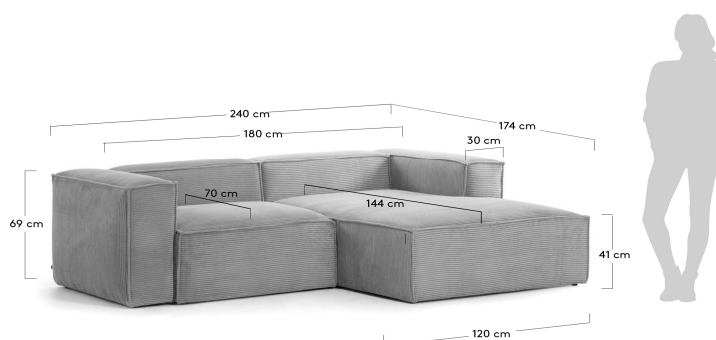

BLOK

Descriptions

Product code	S574LN15
Product description	Blok 2-seater sofa with right-hand chaise longue in grey corduroy, 240 cm This new version of the Blok sofa, upholstered in grey velveteen, has a pine and agglomerate structure with two layers of foam. This updated design adds wide French stitching which defines the contour of the sofa. Designed by Óscar Doll, designer at
Origin country	ES

Dimensions

Height x Width x Depth (cm)	69 cm	x	240 cm	x	174 cm
Product weight (kg)	106,3 Kg				
Seat height (cm)	41				
Seat width (cm)	180				
Seat depth (cm)	70				
Armrest height (cm)	69				
Armrest width (cm)	30				

Technical drawings

Features

Use (domestic/contract/office)	Domestic+
Indoor (yes/no)	Yes
Alfresco (yes/no)	No
Outdoor (yes/no)	No
Seating capacity	2
Max. load (kg)	300
Stackable (yes/no)	No
Stacks up to	
Foldable (yes/no)	No

Packaging

Units per lot					
Cbm (m3) / Gross weight (Kg)	1,94	/	115		
Nº of boxes	4				
Box 1	S57BR_LN15 - 1				
Description	BLOK Grey velveteen, set arms, Blok Sofa				
Description box	SET 2 BRAZOS + HERRAJES				
Height x Width x Depth (cm)	70	x	100	x	62
Cbm (m3) / Gross weight (Kg) / Net weight (Kg)	0,434	/	30	/	28
Box 2	S57CHD_LN15 - 2				
Description	BLOK Grey velveteen, right chaise, Blok Sofa				
Description box	CHAISE DERECHA				
Height x Width x Depth (cm)	122	x	143	x	45
Cbm (m3) / Gross weight (Kg) / Net weight (Kg)	0,785	/	38	/	35
Box 3	S57CTR180_LN15 - 3				
Description	BLOK Grey velveteen, backrest 180, Blok Sofa				
Description box	RESPALDO 180				
Height x Width x Depth (cm)	70	x	182	x	32
Cbm (m3) / Gross weight (Kg) / Net weight (Kg)	0,408	/	28	/	26