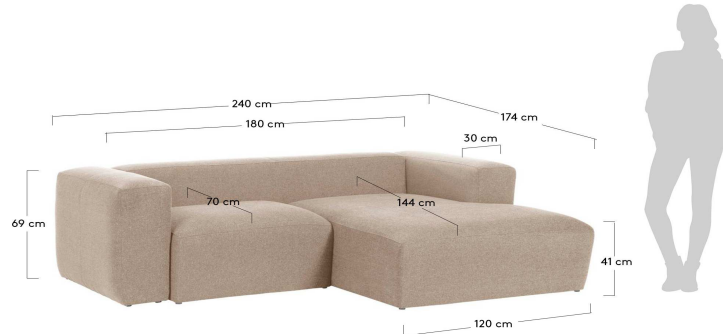

BLOK

Descriptions

Product code	S574GR39
Product description	Beige Blok 2-seater sofa with right chaise longue 240 cm The Blok sofa, designed by Òscar Doll, shows off a new upholstery, and it does so in a big way. It is a beige fabric that goes with everything. Did you just drop a glass of wine? Keep calm! Just dry it and its easy cleaning treatment does the rest.
Origin country	ES

Dimensions

Height x Width x Depth (cm)	69 cm	x	240 cm	x	174 cm
Product weight (kg)	106,3 Kg				
Seat height (cm)	41				
Seat width (cm)	180				
Seat depth (cm)	70				
Armrest height (cm)	69				
Armrest width (cm)	30				

Technical drawings

Features

Use (domestic/contract/office)	Domestic+
Indoor (yes/no)	Yes
Alfresco (yes/no)	No
Outdoor (yes/no)	No
Seating capacity	2
Max. load (kg)	300
Stackable (yes/no)	No
Stacks up to	
Foldable (yes/no)	No

Packaging

Units per lot					
Cbm (m3) / Gross weight (Kg)	1,94	/	115		
Nº of boxes	4				
Box 1	S57AT090_GR39 - 1				
Description	BLOK Beige, seat 90, Blok Sofa				
Description box	ASIENTO 90				
Height x Width x Depth (cm)	74	x	94	x	45
Cbm (m3) / Gross weight (Kg) / Net weight (Kg)	0,313	/	19	/	17,3
Box 2	S57BR_GR39 - 2				
Description	BLOK Beige, set arms, Blok Sofa				
Description box	SET 2 BRAZOS + HERRAJES				
Height x Width x Depth (cm)	70	x	100	x	62
Cbm (m3) / Gross weight (Kg) / Net weight (Kg)	0,434	/	30	/	28
Box 3	S57CHD_GR39 - 3				
Description	BLOK Beige, right chaise, Blok Sofa				
Description box	CHAISE DERECHA				
Height x Width x Depth (cm)	122	x	143	x	45
Cbm (m3) / Gross weight (Kg) / Net weight (Kg)	0,785	/	38	/	35