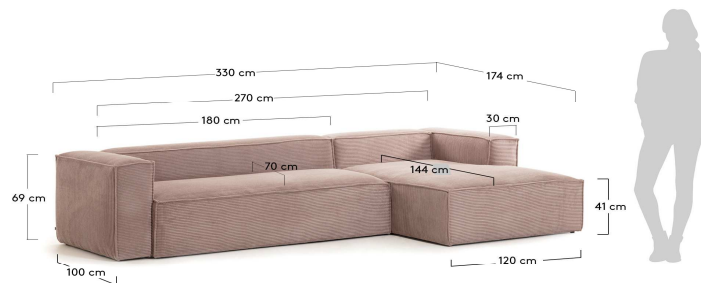

## Descriptions

Product code	S573LN24
Product description	Blok 3-seater sofa with right-hand chaise longue in pink corduroy, 330 cm This new version of the Blok sofa, upholstered in pink velveteen, has a pine and agglomerate structure with two layers of foam. This updated design adds wide French stitching which defines the contour of the sofa. Designed by Óscar Doll, designer at
Origin country	ES

## Dimensions

Height x Width x Depth (cm)	69 cm	x	330 cm	x	174 cm
Product weight (kg)	137,1 Kg				
Seat height (cm)	41				
Seat width (cm)	270				
Seat depth (cm)	70				
Armrest height (cm)	69				
Armrest width (cm)	30				

## Features

Use (domestic/contract/office)	Domestic+
Indoor (yes/no)	Yes
Alfresco (yes/no)	No
Outdoor (yes/no)	No
Seating capacity	3
Max. load (kg)	400
Stackable (yes/no)	No
Stacks up to	
Foldable (yes/no)	No

**Packaging**

Units per lot					
Cbm (m3) / Gross weight (Kg)	2.446	/	148		
Nº of boxes	5				
<b>Box 1</b>	<b>S57BR_LN24 - 1</b>				
Description	BLOK Pink velveteen, set arms, Blok Sofa				
Description box	SET 2 BRAZOS + HERRAJES				
Height x Width x Depth (cm)	70	x	100	x	62
Cbm (m3) / Gross weight (Kg) / Net weight (Kg)	0,434	/	30	/	28
<b>Box 2</b>	<b>S57CHD_LN24 - 2</b>				
Description	BLOK Pink velveteen, right chaise, Blok Sofa				
Description box	CHAISE DERECHA				
Height x Width x Depth (cm)	122	x	143	x	45
Cbm (m3) / Gross weight (Kg) / Net weight (Kg)	0,785	/	38	/	35
<b>Box 3</b>	<b>S57AT180_LN24 - 3</b>				
Description	BLOK Pink velveteen, seat 180, Blok Sofa				
Description box	ASIENTO 180				
Height x Width x Depth (cm)	74	x	184	x	45
Cbm (m3) / Gross weight (Kg) / Net weight (Kg)	0,613	/	37	/	34,6