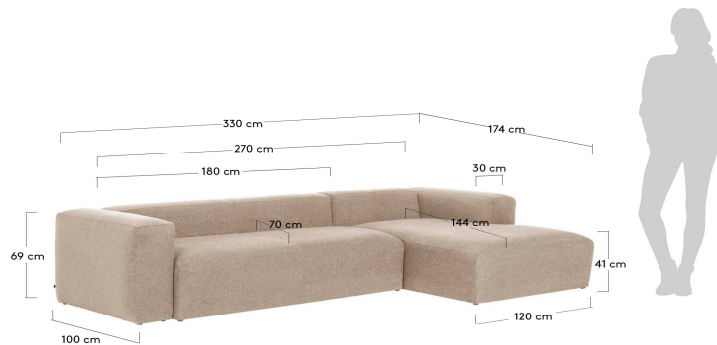

BLOK

Descriptions

Product code	S573GR39
Product description	Beige Blok 3-seater sofa with right chaise longue 330 cm The Blok sofa, designed by Òscar Doll, shows off a new upholstery, and it does so in a big way. It is a beige fabric that goes with everything. Did you just drop a glass of wine? Keep calm! Just dry it and its easy cleaning treatment does the rest.
Origin country	ES

Dimensions

Height x Width x Depth (cm)	69 cm	x	330 cm	x	174 cm
Product weight (kg)	137,1 Kg				
Seat height (cm)	41				
Seat width (cm)	270				
Seat depth (cm)	70				
Armrest height (cm)	69				
Armrest width (cm)	30				

Technical drawings

Features

Use (domestic/contract/office)	Domestic+
Indoor (yes/no)	Yes
Alfresco (yes/no)	No
Outdoor (yes/no)	No
Seating capacity	3
Max. load (kg)	400
Stackable (yes/no)	No
Stacks up to	
Foldable (yes/no)	No

Packaging

Units per lot					
Cbm (m3) / Gross weight (Kg)	2.446	/	148		
Nº of boxes	5				
Box 1	S57AT180_GR39 - 1				
Description	BLOK Beige, seat 180, Blok Sofa				
Description box	ASIENTO 180				
Height x Width x Depth (cm)	74	x	184	x	45
Cbm (m3) / Gross weight (Kg) / Net weight (Kg)	0,613	/	37	/	34,6
Box 2	S57BR_GR39 - 2				
Description	BLOK Beige, set arms, Blok Sofa				
Description box	SET 2 BRAZOS + HERRAJES				
Height x Width x Depth (cm)	70	x	100	x	62
Cbm (m3) / Gross weight (Kg) / Net weight (Kg)	0,434	/	30	/	28
Box 3	S57CHD_GR39 - 3				
Description	BLOK Beige, right chaise, Blok Sofa				
Description box	CHAISE DERECHA				
Height x Width x Depth (cm)	122	x	143	x	45
Cbm (m3) / Gross weight (Kg) / Net weight (Kg)	0,785	/	38	/	35