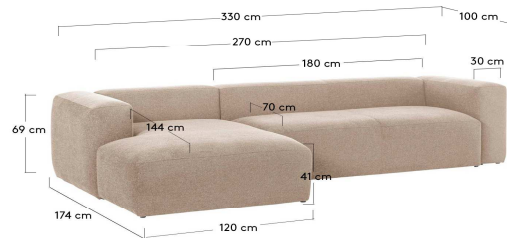

BLOK

Descriptions

Product code	S572GR39
Product description	Beige Blok 3-seater sofa with left chaise longue 330 cm The Blok sofa, designed by Òscar Doll, shows off a new upholstery, and it does so in a big way. It is a beige fabric that goes with everything. Did you just drop a glass of wine? Keep calm! Just dry it and its easy cleaning treatment does the rest.
Origin country	ES

Dimensions

Height x Width x Depth (cm)	69 cm	x	330 cm	x	174 cm
Product weight (kg)	137,1 Kg				
Seat height (cm)	41				
Seat width (cm)	270				
Seat depth (cm)	70				
Armrest height (cm)	69				
Armrest width (cm)	30				

Technical drawings

Features

Use (domestic/contract/office)	Domestic+
Indoor (yes/no)	Yes
Alfresco (yes/no)	No
Outdoor (yes/no)	No
Seating capacity	3
Max. load (kg)	400
Stackable (yes/no)	No
Stacks up to	
Foldable (yes/no)	No

Packaging

Units per lot					
Cbm (m3) / Gross weight (Kg)	2.446	/	148		
Nº of boxes	5				
Box 1	S57AT180_GR39 - 1				
Description	BLOK Beige, seat 180, Blok Sofa				
Description box	ASIENTO 180				
Height x Width x Depth (cm)	74	x	184	x	45
Cbm (m3) / Gross weight (Kg) / Net weight (Kg)	0,613	/	37	/	34,6
Box 2	S57BR_GR39 - 2				
Description	BLOK Beige, set arms, Blok Sofa				
Description box	SET 2 BRAZOS + HERRAJES				
Height x Width x Depth (cm)	70	x	100	x	62
Cbm (m3) / Gross weight (Kg) / Net weight (Kg)	0,434	/	30	/	28
Box 3	S57CHI_GR39 - 3				
Description	BLOK Beige, left chaise, Blok Sofa				
Description box	CHAISE IZQUIERDA				
Height x Width x Depth (cm)	122	x	143	x	45
Cbm (m3) / Gross weight (Kg) / Net weight (Kg)	0,785	/	38	/	35