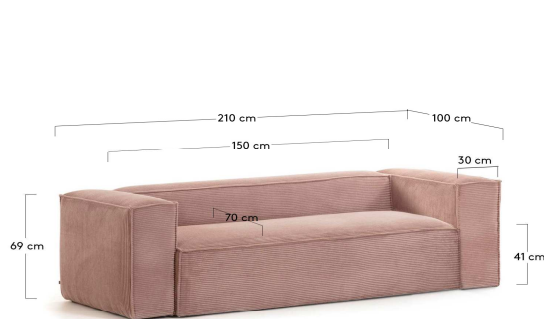

## Descriptions

Product code	S571LN24
Product description	Blok 2-seater sofa in pink corduroy, 210 cm This new version of the Blok sofa, upholstered in pink velveteen, has a pine and agglomerate structure with two layers of foam. This updated design adds wide French stitching which defines the contour of the sofa. Designed by Óscar Doll, designer at
Origin country	ES

## Dimensions

Height x Width x Depth (cm)	69 cm	x	210 cm	x	100 cm
Product weight (kg)	78,8 Kg				
Seat height (cm)	41				
Seat width (cm)	150				
Seat depth (cm)	70				
Armrest height (cm)	69				
Armrest width (cm)	30				

## Features

Use (domestic/contract/office)	Domestic+
Indoor (yes/no)	Yes
Alfresco (yes/no)	No
Outdoor (yes/no)	No
Seating capacity	2
Max. load (kg)	300
Stackable (yes/no)	No
Stacks up to	
Foldable (yes/no)	No

**Packaging**

Units per lot					
Cbm (m3) / Gross weight (Kg)	1,287	/	85		
Nº of boxes	3				
Box 1	S57BR_LN24 - 1				
Description	BLOK Pink velveteen, set arms, Blok Sofa				
Description box	SET 2 BRAZOS + HERRAJES				
Height x Width x Depth (cm)	70	x	100	x	62
Cbm (m3) / Gross weight (Kg) / Net weight (Kg)	0,434	/	30	/	28
Box 2	S57AT150_LN24 - 2				
Description	BLOK Pink velveteen, seat 150, Blok Sofa				
Description box	ASIENTO 150				
Height x Width x Depth (cm)	74	x	154	x	45
Cbm (m3) / Gross weight (Kg) / Net weight (Kg)	0,513	/	31	/	28,8
Box 3	S57CTR150_LN24 - 3				
Description	BLOK Pink velveteen, backrest 150, Blok Sofa				
Description box	RESPALDO 150				
Height x Width x Depth (cm)	70	x	152	x	32
Cbm (m3) / Gross weight (Kg) / Net weight (Kg)	0,340	/	24	/	22