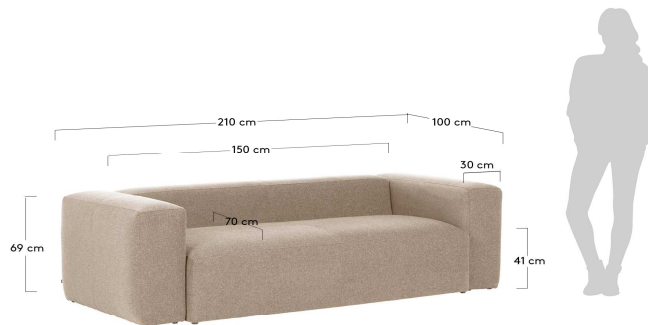

BLOK

Descriptions

Product code	S571GR39
Product description	Beige 2 seaters Blok sofa 210 cm The Blok sofa, designed by Òscar Doll, shows off a new upholstery, and it does so in a big way. It is a beige fabric that goes with everything. Did you just drop a glass of wine? Keep calm! Just dry it and its easy cleaning treatment does the rest.
Origin country	ES

Dimensions

Height x Width x Depth (cm)	69 cm	x	210 cm	x	100 cm
Product weight (kg)	78,8 Kg				
Seat height (cm)	41				
Seat width (cm)	150				
Seat depth (cm)	70				
Armrest height (cm)	69				
Armrest width (cm)	30				

Technical drawings

Features

Use (domestic/contract/office)	Domestic+
Indoor (yes/no)	Yes
Alfresco (yes/no)	No
Outdoor (yes/no)	No
Seating capacity	2
Max. load (kg)	300
Stackable (yes/no)	No
Stacks up to	
Foldable (yes/no)	No

Packaging

Units per lot					
Cbm (m3) / Gross weight (Kg)	1.287	/	85		
Nº of boxes	3				
Box 1	S57AT150_GR39 - 1				
Description	BLOK Beige, seat 150, Blok Sofa				
Description box	ASIENTO 150				
Height x Width x Depth (cm)	74	x	154	x	45
Cbm (m3) / Gross weight (Kg) / Net weight (Kg)	0,513	/	31	/	28,8
Box 2	S57BR_GR39 - 2				
Description	BLOK Beige, set arms, Blok Sofa				
Description box	SET 2 BRAZOS + HERRAJES				
Height x Width x Depth (cm)	70	x	100	x	62
Cbm (m3) / Gross weight (Kg) / Net weight (Kg)	0,434	/	30	/	28
Box 3	S57CTR150_GR39 - 3				
Description	BLOK Beige, backrest 150, Blok Sofa				
Description box	RESPALDO 150				
Height x Width x Depth (cm)	70	x	152	x	32
Cbm (m3) / Gross weight (Kg) / Net weight (Kg)	0,340	/	24	/	22