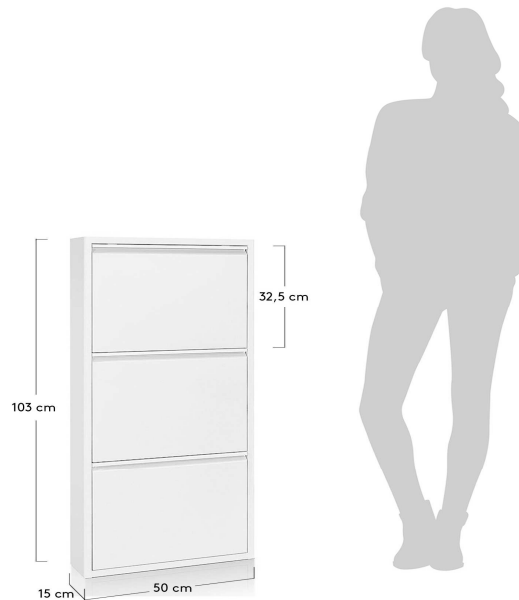

ROX

Descriptions

Product code	770106BLA
Product description	ROX Shoe rack 3 doors metal white Made entirely from metal, this shoe rack with various compartments is the perfect storage solution for all your shoes. All this and a design with pure lines and elegant finishes.
Origin country	TR

Dimensions

Height x Width x Depth (cm)	103 cm	x	50 cm	x	15 - 39,5 cm
Product weight (Kg)	12,6 Kg				

Technical drawings

Features

Use (domestic/contract/office)	Domestic
Indoor (yes/no)	Yes
Alfresco (yes/no)	No
Outdoor (yes/no)	No
Max. load (kg)	
Adjustable height (yes/no)	No
Adjustable height mechanism description	N/A
Top tilt angle range	
Feet pad type	No
Adjustable feet (yes/no)	No
Doors included (yes/no)	No
Number of doors	
Door opening system	N/A
Door soft-close function (yes/no)	N/A
Drawers included (yes/no)	Yes
Number of drawers	3

Box 1	1
Description	ROX Shoe rack 3 doors metal white
Description box	FULL ITEM
Height x Width x Depth (cm)	21 x 110 x 56
Cbm (m3) / Gross weight (Kg) / Net weight (Kg)	0,129 / 14,5 / 12,6

Box 2	
Description	
Description box	
Height x Width x Depth (cm)	x x
Cbm (m3) / Gross weight (Kg) / Net weight (Kg)	/ /