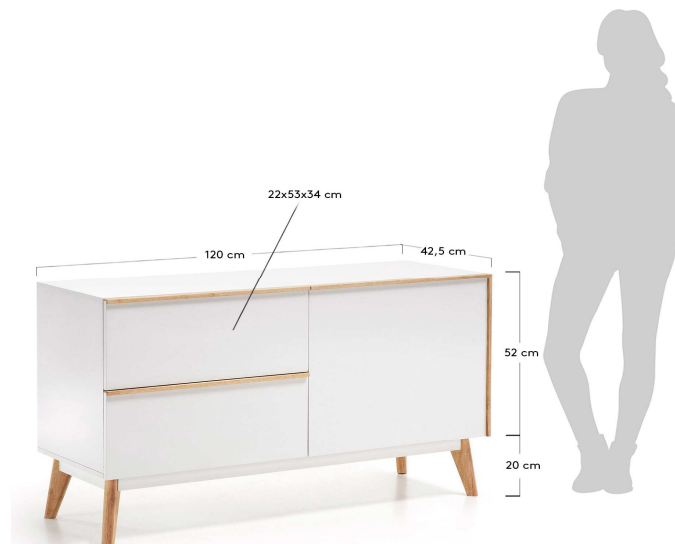

Technical drawings

Features

Use (domestic/contract/office)	Domestic
Indoor (yes/no)	Yes
Alfresco (yes/no)	No
Outdoor (yes/no)	No
Max. load (kg)	65
Adjustable height (yes/no)	No
Adjustable height mechanism description	N/A
Top tilt angle range	
Feet pad type	Plastic pad
Adjustable feet (yes/no)	No
Doors included (yes/no)	Yes
Number of doors	1
Door opening system	Standard pull opening
Door soft-close function (yes/no)	No
Drawers included (yes/no)	Yes
Number of drawers	2