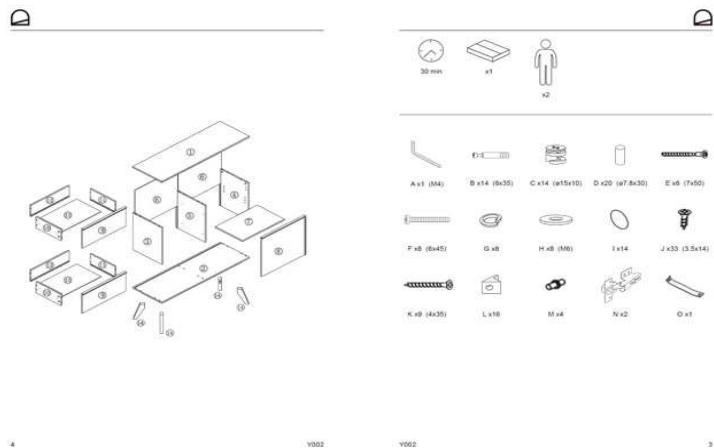

Drawer opening system	Standard pull opening
Runner guide mechanism	Side-mounted ball bearing slides
Runner soft-close function (yes/no)	Yes
Drawers max. load (kg)	5
Shelves included (yes/no)	Yes
Number of shelves	1
Adjustable shelves (yes/no)	Yes
Shelves max. load (kg)	5
Wall brackets antitilting included (yes/no)	Yes

Materials

Material description	N/A
Finishing description	No
Back processed (yes/no)	No
Legs material	Rubber wood (Hevea spp.)
Legs finishing	Clear, Painted
Door material	Medium Density Fibers MDF with low formaldehyde emissions E0
Drawer material	Medium Density Fibers MDF with low formaldehyde emissions E0
Runner material of the drawers	Steel
Shelves material	Medium Density Fibers MDF with low formaldehyde emissions E0

Assembly

Unpacking time (min)	3
Assembly required (yes/no)	Yes
Difficulty of assembly	Medium
People required	2
Assembly time (min)	30
Assembly suggestions	Check and classify all fittings before starting the assembly. Assemble on a soft surface.

Assembly instructions

Care & Warranties

General warnings	Do not place near direct sources of heat. Keep away from direct solar light. Do not use abrasive products like acetones, bleaches, solvents, etc. Sharp elements can scratch the product surface.
Specific use and care instructions	Clean the product with a wet cloth dampened in a mild cleaner and dry immediately. Dust it with a duster.
Specific use and care instructions for outdoor	
Years of guarantee	2
Made according to	
FSC certified (yes/no)	No
PEFC certified (yes/no)	No
FLEGT license (yes/no)	N/A