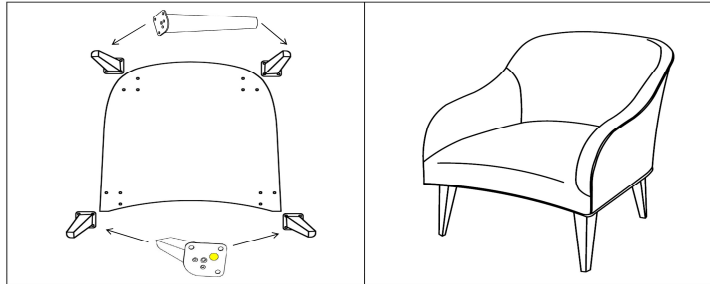

Assembly

Unpacking time (min)	3
Assembly required (yes/no)	Yes
Difficulty of assembly	Easy
People required	1
Assembly time (min)	15
Assembly suggestions	

Assembly instructions

S330

Care & Warranties

General warnings	Do not place near direct sources of heat. Keep away from direct solar light. Do not use abrasive products like acetones, bleaches, solvents, etc. Sharp elements can scratch the product surface.
Specific use and care instructions	Clean brushing it with a soft brush or with a dry cloth. If some liquid is spilt over the product, clean it as fast as possible to avoid making stains. Dust it with a duster.
Specific use and care instructions for outdoor	
Years of guarantee	2
Made according to	EN 12520:2015 for household use seats
FSC certified (yes/no)	No
PEFC certified (yes/no)	Yes
FLEGT license (yes/no)	N/A
Variation type	Natural wood grain and/or Colour tone, Light and environment conditions may
Purposeful distressing type	No distressing
Additional information	Wood origin country: Spain