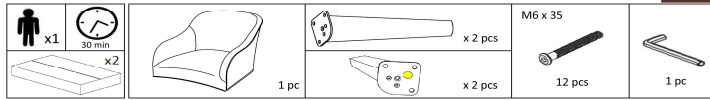

Assembly

Unpacking time (min)	3
Assembly required (yes/no)	Yes
Difficulty of assembly	Easy
People required	1
Assembly time (min)	15
Assembly suggestions	

Assembly instructions

S330

Care & Warranties

General warnings	Do not place near direct sources of heat. Keep away from direct solar light. Do not use abrasive products like acetones, bleaches, solvents, etc. Sharp elements can scratch the product surface.
Specific use and care instructions	Clean brushing it with a soft brush or with a dry cloth. If some liquid is spilt over the product, clean it as fast as possible to avoid making stains. Dust it with a duster.
Specific use and care instructions for outdoor	
Years of guarantee	2
Made according to	EN 12520:2015 for household use seats
FSC certified (yes/no)	No
PEFC certified (yes/no)	Yes
FLEGT license (yes/no)	N/A
Variation type	Natural wood grain and/or Colour tone, Light and environment conditions may
Purposeful distressing type	No distressing
Additional information	Wood origin country: Spain