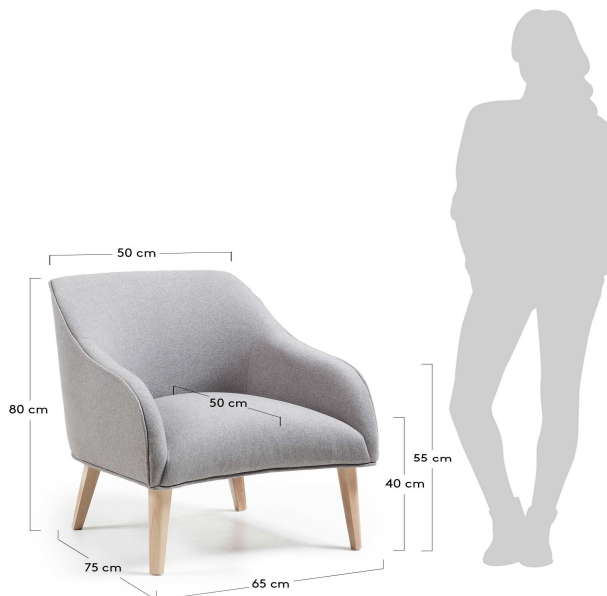

LOBBY

Descriptions

Product code	S330VA03
Product description	LOBBY Armchair natural wood fabric grey Armchair upholstered with fabric Varese anti-stain Teflon treatment. Legs in natural beech wood.
Origin country	ES

Dimensions

Height x Width x Depth (cm)	80 cm	x	65 cm	x	75 cm
Product weight (kg)	15,7 Kg				
Seat height (cm)	40				
Seat width (cm)	40				
Seat depth (cm)	50				
Armrest height (cm)	55				
Armrest width (cm)	8				

Technical drawings

Features

Use (domestic/contract/office)	Domestic+
Indoor (yes/no)	Yes
Alfresco (yes/no)	No
Outdoor (yes/no)	No
Seating capacity	1
Max. load (kg)	130
Stackable (yes/no)	No
Stacks up to	
Foldable (yes/no)	No

Reclining (yes/no)	No
Sliding seat (yes/no)	No
Swivel (yes/no)	No
Fabric durability resistance (Martindale cycles)	>20.000
Water repellent (yes/no)	No
Stain resistant (yes/no)	Yes
Fire resistant (yes/no)	No
UV resistance level (1-5)	
Seat detachable (yes/no)	No
Seat removable cover (yes/no)	No
Backrest detachable (yes/no)	No
Backrest removable cover (yes/no)	No
Adjustable feet (yes/no)	No
Armrest included (yes/no)	Yes
Armrest type	Round
Armrest removable cover (yes/no)	No
Headrest included (yes/no)	No
Headrest detachable (yes/no)	N/A
Headrest removable cover (yes/no)	N/A
Cushion included (yes/no)	No
Number of cushions	
Cushion removable cover (yes/no)	N/A
Storage included (yes/no)	No
Storage capacity (l)	
Storage lifting mechanism	N/A
Footrest included (yes/no)	No
Footstool included (yes/no)	No