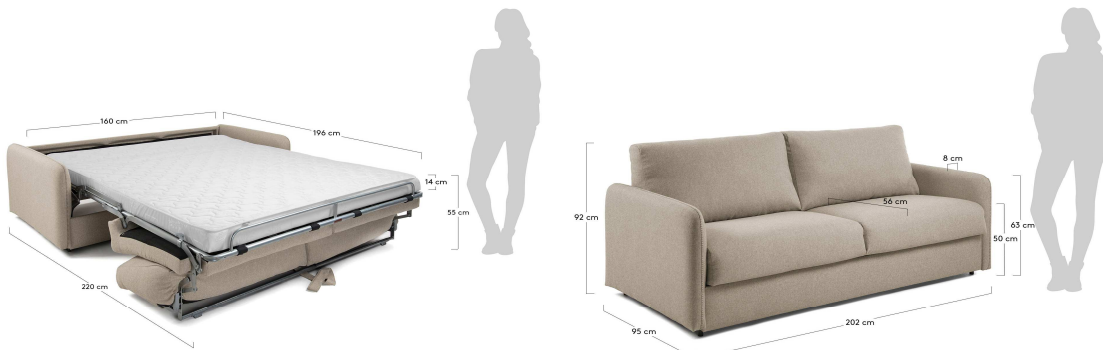

## Descriptions

Product code	S473CH12
Product description	KOMOON Sofa bed 160 polyurethane mattress beige Sleeping on the sofa? No problem! The Kymoos easily converts into a bed with a simple two-fold mechanism and comes with a mattress. Plus, its upholstery will leave you care-free, as it is stain-resistant and the cushion covers can be removed.
Origin country	IT

## Dimensions

Height x Width x Depth (cm)	92 cm	x	202 cm	x	95 - 220 cm
Product weight (Kg)	114 Kg				
Seat height (cm)	50				
Seat width (cm)	182				
Seat depth (cm)	56				
Armrest height (cm)	63				
Armrest width (cm)	10				
Bed height (cm)	55				
Mattress sizes (cm)	160 X 19				
Mattress thickness (cm)	12				

## Features

Use (domestic/contract/office)	Domestic+
Indoor (yes/no)	Yes
Alfresco (yes/no)	No
Outdoor (yes/no)	No
Open/close description	Mechanism with synchronized opening in 2 folds
Seating capacity	2
Max. load (kg)	300
Reclining (yes/no)	No
Sliding seat (yes/no)	No
Fabric durability resistance (Martindale cycles)	>90.000
Water repellent (yes/no)	No
Stain resistant (yes/no)	Yes