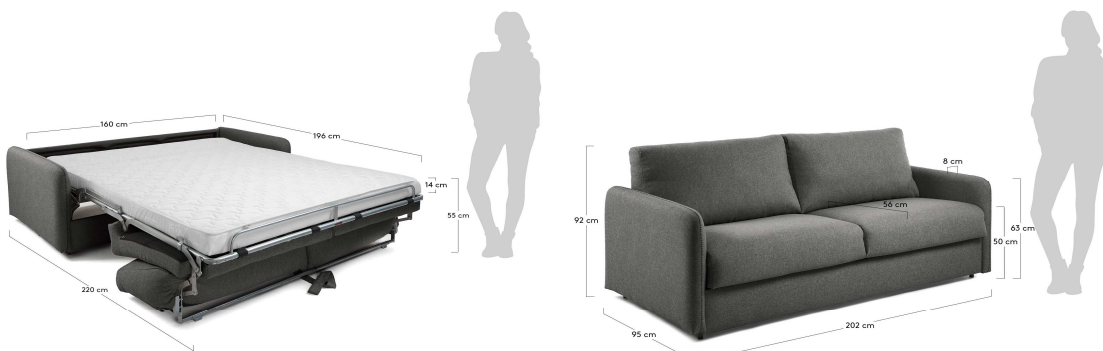

KOMOON

Descriptions

Product code	S473CH02
Product description	KOMOON Sofa bed 160 polyurethane mattress graphite Sleeping on the sofa? No problem! The Kymoos easily converts into a bed with a simple two-fold mechanism and comes with a mattress. Plus, its upholstery will leave you care-free, as it is stain-resistant and the cushion covers can be removed.
Origin country	IT

Dimensions

Height x Width x Depth (cm)	92 cm	x	202 cm	x	95 - 220 cm
Product weight (Kg)	114 Kg				
Seat height (cm)	50				
Seat width (cm)	182				
Seat depth (cm)	56				
Armrest height (cm)	63				
Armrest width (cm)	10				
Bed height (cm)	55				
Mattress sizes (cm)	160 X 19				
Mattress thickness (cm)	12				

Technical drawings

Features

Use (domestic/contract/office)	Domestic+
Indoor (yes/no)	Yes
Alfresco (yes/no)	No
Outdoor (yes/no)	No
Open/close description	Mechanism with synchronized opening in 2 folds
Seating capacity	2
Max. load (kg)	300
Reclining (yes/no)	No
Sliding seat (yes/no)	No
Fabric durability resistance (Martindale cycles)	>90.000
Water repellent (yes/no)	No
Stain resistant (yes/no)	Yes

Fire resistant (yes/no)	Yes
UV resistance level (1-5)	
Seat detachable (yes/no)	Yes
Seat removable cover (yes/no)	Yes
Backrest detachable (yes/no)	Yes
Backrest removable cover (yes/no)	Yes
Adjustable feet (yes/no)	No
Armrest included (yes/no)	Yes
Armrest type	Square
Armrest removable cover (yes/no)	No
Headrest included (yes/no)	No
Headrest detachable (yes/no)	N/A
Headrest removable cover (yes/no)	N/A
Cushion/s included (yes/no)	No
Number of cushions	
Cushion removable cover (yes/no)	N/A
Mattress included (yes/no)	Yes
Mattress type	Foam
Mattress comfort level	Medium
Mattress weight capacity (kg)	240
Mattress removable cover (yes/no)	No
Mattress reversible (yes/no)	Yes
Hypoallergenic fabric cover (yes/no)	Yes
Antibacterial fabric cover (yes/no)	
Storage included (yes/no)	No
Storage capacity (l)	
Storage lifting mechanism	N/A