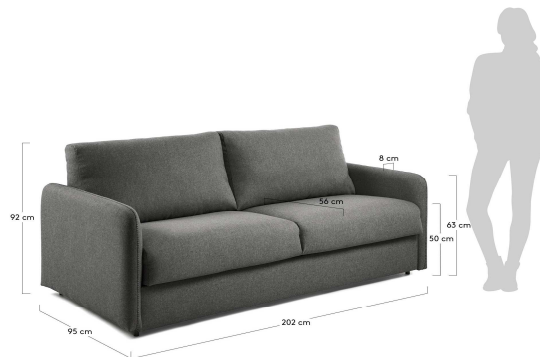

KOMOON

Descriptions

Product code	S472CH02
Product description	KOMOON Sofa bed 160 visco mattress graphite Sleeping on the sofa? No problem! The Kymoos easily converts into a bed with a simple two-fold mechanism and comes with a viscoelastic mattress. Plus, its upholstery will leave you care-free, as it is stain-resistant and the cushion covers can be removed.
Origin country	IT

Dimensions

Height x Width x Depth (cm)	92 cm	x	202 cm	x	95 - 220 cm
Product weight (Kg)	114 Kg				
Seat height (cm)	50				
Seat width (cm)	182				
Seat depth (cm)	56				
Armrest height (cm)	63				
Armrest width (cm)	10				
Bed height (cm)	55				
Mattress sizes (cm)	160 X 19				
Mattress thickness (cm)	12				

Technical drawings

Features

Use (domestic/contract/office)	Domestic+
Indoor (yes/no)	Yes
Alfresco (yes/no)	No
Outdoor (yes/no)	No
Open/close description	Mechanism with synchronized opening in 2 folds
Seating capacity	2
Max. load (kg)	300
Reclining (yes/no)	No
Sliding seat (yes/no)	No
Fabric durability resistance (Martindale cycles)	>90.000
Water repellent (yes/no)	No
Stain resistant (yes/no)	Yes