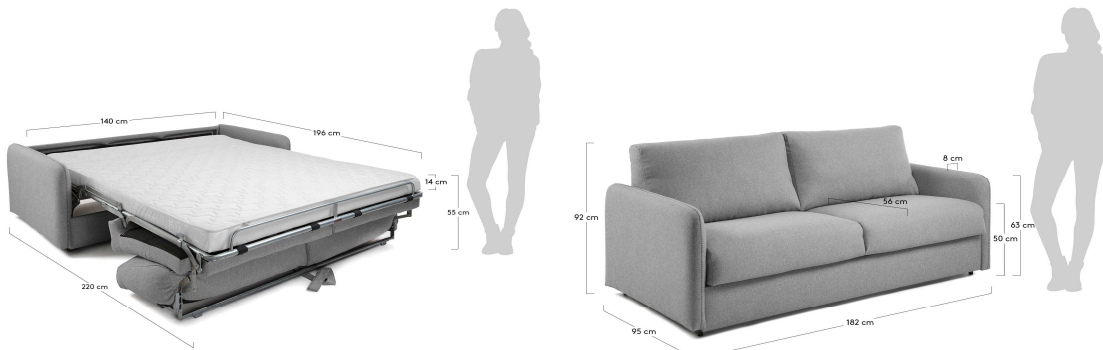

KOMOON

Descriptions

Product code	S471CH14
Product description	KOMOON Sofa bed 140 polyurethane mattress light grey Sleeping on the sofa? No problem! The Kymoos easily converts into a bed with a simple two-fold mechanism and comes with a mattress. Plus, its upholstery will leave you care-free, as it is stain-resistant and the cushion covers can be removed.
Origin country	IT

Dimensions

Height x Width x Depth (cm)	92 cm	x	182 cm	x	95 - 220 cm
Product weight (Kg)	104 Kg				
Seat height (cm)	50				
Seat width (cm)	162				
Seat depth (cm)	56				
Armrest height (cm)	63				
Armrest width (cm)	10				
Bed height (cm)	55				
Mattress sizes (cm)	140 X 19				
Mattress thickness (cm)	12				

Technical drawings

Features

Use (domestic/contract/office)	Domestic+
Indoor (yes/no)	Yes
Alfresco (yes/no)	No
Outdoor (yes/no)	No
Open/close description	Mechanism with synchronized opening in 2 folds
Seating capacity	2
Max. load (kg)	300
Reclining (yes/no)	No
Sliding seat (yes/no)	No
Fabric durability resistance (Martindale cycles)	>90.000
Water repellent (yes/no)	No
Stain resistant (yes/no)	Yes

Fire resistant (yes/no)	No
UV resistance level (1-5)	
Seat detachable (yes/no)	Yes
Seat removable cover (yes/no)	Yes
Backrest detachable (yes/no)	Yes
Backrest removable cover (yes/no)	Yes
Adjustable feet (yes/no)	No
Armrest included (yes/no)	Yes
Armrest type	Square
Armrest removable cover (yes/no)	No
Headrest included (yes/no)	No
Headrest detachable (yes/no)	N/A
Headrest removable cover (yes/no)	N/A
Cushion/s included (yes/no)	No
Number of cushions	
Cushion removable cover (yes/no)	N/A
Mattress included (yes/no)	Yes
Mattress type	Foam
Mattress comfort level	Medium
Mattress weight capacity (kg)	240
Mattress removable cover (yes/no)	No
Mattress reversible (yes/no)	Yes
Hypoallergenic fabric cover (yes/no)	Yes
Antibacterial fabric cover (yes/no)	
Storage included (yes/no)	No
Storage capacity (l)	
Storage lifting mechanism	N/A