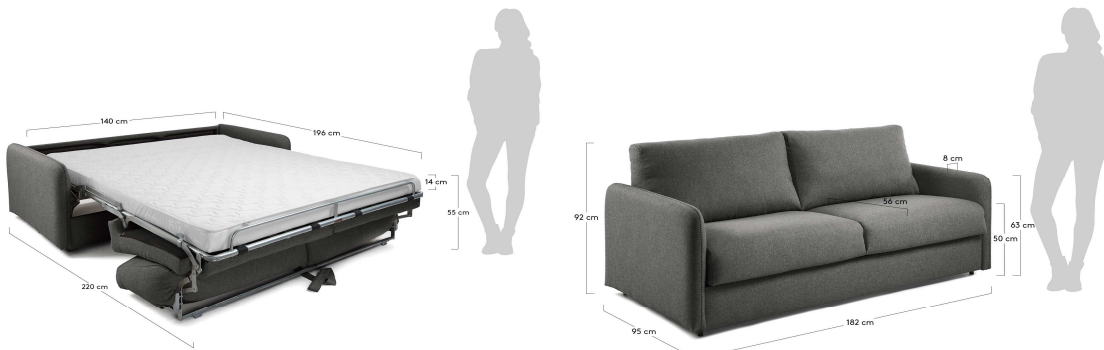

KOMOON

Descriptions

Product code	S471CH02
Product description	KOMOON Sofa bed 140 polyurethane mattress graphite Sleeping on the sofa? No problem! The Kymoos easily converts into a bed with a simple two-fold mechanism and comes with a mattress. Plus, its upholstery will leave you care-free, as it is stain-resistant and the cushion covers can be removed.
Origin country	IT

Dimensions

Height x Width x Depth (cm)	92 cm	x	182 cm	x	95 - 220 cm
Product weight (Kg)	104 Kg				
Seat height (cm)	50				
Seat width (cm)	162				
Seat depth (cm)	56				
Armrest height (cm)	63				
Armrest width (cm)	10				
Bed height (cm)	55				
Mattress sizes (cm)	140 X 19				
Mattress thickness (cm)	12				

Technical drawings

Features

Use (domestic/contract/office)	Domestic+
Indoor (yes/no)	Yes
Alfresco (yes/no)	No
Outdoor (yes/no)	No
Open/close description	Mechanism with synchronized opening in 2 folds
Seating capacity	2
Max. load (kg)	300
Reclining (yes/no)	No
Sliding seat (yes/no)	No
Fabric durability resistance (Martindale cycles)	>90.000
Water repellent (yes/no)	No
Stain resistant (yes/no)	Yes

Fire resistant (yes/no)	No
UV resistance level (1-5)	
Seat detachable (yes/no)	Yes
Seat removable cover (yes/no)	Yes
Backrest detachable (yes/no)	Yes
Backrest removable cover (yes/no)	Yes
Adjustable feet (yes/no)	No
Armrest included (yes/no)	Yes
Armrest type	Square
Armrest removable cover (yes/no)	No
Headrest included (yes/no)	No
Headrest detachable (yes/no)	N/A
Headrest removable cover (yes/no)	N/A
Cushion/s included (yes/no)	No
Number of cushions	
Cushion removable cover (yes/no)	N/A
Mattress included (yes/no)	Yes
Mattress type	Foam
Mattress comfort level	Medium
Mattress weight capacity (kg)	240
Mattress removable cover (yes/no)	No
Mattress reversible (yes/no)	Yes
Hypoallergenic fabric cover (yes/no)	Yes
Antibacterial fabric cover (yes/no)	
Storage included (yes/no)	No
Storage capacity (l)	
Storage lifting mechanism	N/A