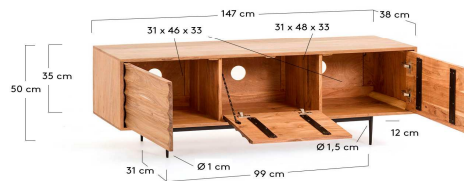

DELSIE

Descriptions

Product code	CC1130M46
Product description	Delsie TV stand 147 x 50 cm With a natural finish, the structure of the Delsie Tv stand is made of solid natural acacia wood. The piece is handmade. The decorative detail of the doors are also handmade, creating an original effect with different depths. The legs are black
Origin country	pai IN

Dimensions

Height x Width x Depth (cm)	50 cm	x	147 cm	x	38 cm
Product weight (Kg)	34,8 Kg				

Technical drawings

Features

Use (domestic/contract/office)	Domestic
Indoor (yes/no)	Yes
Alfresco (yes/no)	No
Outdoor (yes/no)	No
Max. load (kg)	50
Adjustable height (yes/no)	No
Adjustable height mechanism description	N/A
Top tilt angle range	
Feet pad type	Rubber pad
Adjustable feet (yes/no)	No
Doors included (yes/no)	Yes
Number of doors	3
Door opening system	Standard pull opening
Door soft-close function (yes/no)	Yes
Drawers included (yes/no)	No
Number of drawers	

Box 1	1
Description	Delsie TV stand 147 x 50 cm
Description box	FULL ITEM
Height x Width x Depth (cm)	44 x 154 x 45
Cbm (m3) / Gross weight (Kg) / Net weight (Kg)	0,305 / 37,3 / 37,3

Box 2	
Description	
Description box	
Height x Width x Depth (cm)	x x
Cbm (m3) / Gross weight (Kg) / Net weight (Kg)	/ /