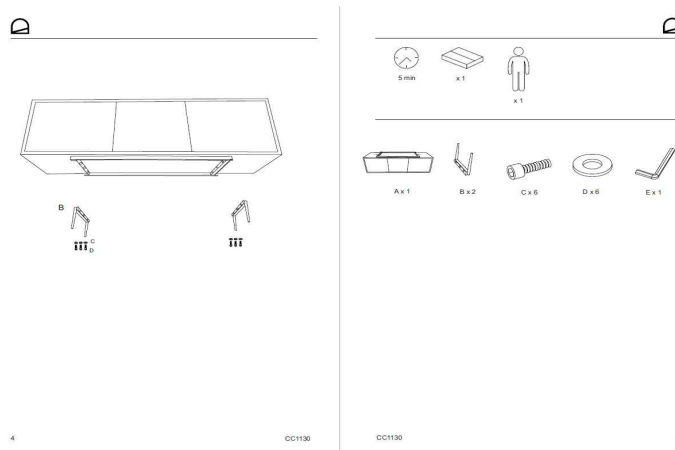

Drawer opening system	N/A
Runner guide mechanism	N/A
Runner soft-close function (yes/no)	N/A
Drawers max. load (kg)	
Shelves included (yes/no)	No
Number of shelves	
Adjustable shelves (yes/no)	No
Shelves max. load (kg)	
Wall brackets antitilting included (yes/no)	No

Materials

Material description	
Finishing description	N/A
Back processed (yes/no)	Yes
Legs material	Steel
Legs finishing	Powder coated painted
Door material	Acacia wood (Acacia auriculiformis)
Drawer material	N/A
Runner material of the drawers	N/A
Shelves material	N/A

Assembly

Unpacking time (min)	3
Assembly required (yes/no)	No
Difficulty of assembly	N/A
People required	
Assembly time (min)	
Assembly suggestions	

Assembly instructions

Care & Warranties

General warnings	Clean with a soft damp cloth after using
Specific use and care instructions	Clean the product with a wet cloth dampened in a mild cleaner and dry immediately. Dust it with a duster.
Specific use and care instructions for outdoor	
Years of guarantee	2
Made according to	
FSC certified (yes/no)	No
PEFC certified (yes/no)	No
FLEGT license (yes/no)	N/A