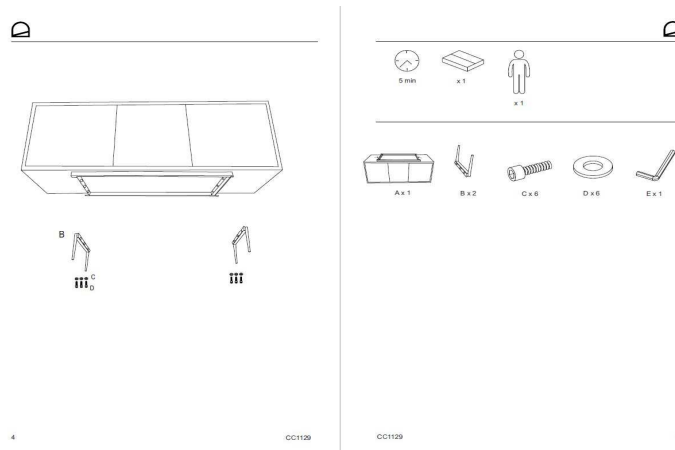

Drawer opening system	N/A
Runner guide mechanism	N/A
Runner soft-close function (yes/no)	N/A
Drawers max. load (kg)	N/A
Shelves included (yes/no)	Yes
Number of shelves	3
Adjustable shelves (yes/no)	No
Shelves max. load (kg)	20
Wall brackets antitilting included (yes/no)	No

Materials

Material description	
Finishing description	N/A
Back processed (yes/no)	Yes
Legs material	Steel
Legs finishing	Powder coated painted
Door material	Acacia wood (Acacia auriculiformis)
Drawer material	N/A
Runner material of the drawers	N/A
Shelves material	Acacia wood (Acacia auriculiformis)

Assembly

Unpacking time (min)	3
Assembly required (yes/no)	No
Difficulty of assembly	N/A
People required	
Assembly time (min)	
Assembly suggestions	

Assembly instructions

Care & Warranties

General warnings	Clean with a soft damp cloth after using
Specific use and care instructions	Clean the product with a wet cloth dampened in a mild cleaner and dry immediately. Dust it with a duster.
Specific use and care instructions for outdoor	
Years of guarantee	2
Made according to	
FSC certified (yes/no)	No
PEFC certified (yes/no)	No
FLEGT license (yes/no)	N/A