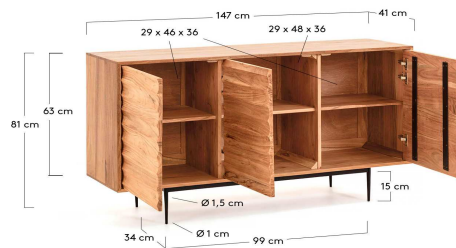

DELSIE

Descriptions

Product code	CC1129M46
Product description	Delsie sideboard 147 x 81 cm A completely unique design. Who says wood should be straight? The curved design of this piece is anything but ordinary, the perfect way to make a style statement at home.
Origin country	IN

Dimensions

Height x Width x Depth (cm)	81 cm	x	147 cm	x	41 cm
Product weight (Kg)	57,5 Kg				

Technical drawings

Features

Use (domestic/contract/office)	Domestic
Indoor (yes/no)	Yes
Alfresco (yes/no)	No
Outdoor (yes/no)	No
Max. load (kg)	70
Adjustable height (yes/no)	No
Adjustable height mechanism description	N/A
Top tilt angle range	
Feet pad type	Rubber pad
Adjustable feet (yes/no)	No
Doors included (yes/no)	Yes
Number of doors	3
Door opening system	Standard pull opening
Door soft-close function (yes/no)	Yes
Drawers included (yes/no)	No
Number of drawers	

Drawer opening system	N/A
Runner guide mechanism	N/A
Runner soft-close function (yes/no)	N/A
Drawers max. load (kg)	N/A
Shelves included (yes/no)	Yes
Number of shelves	3
Adjustable shelves (yes/no)	No
Shelves max. load (kg)	20
Wall brackets antitilting included (yes/no)	No

Box 1	1
Description	Delsie sideboard 147 x 81 cm
Description box	FULL ITEM
Height x Width x Depth (cm)	72 x 154 x 48
Cbm (m3) / Gross weight (Kg) / Net weight (Kg)	0,532 / 62,5 / 62,5

Box 2	
Description	
Description box	
Height x Width x Depth (cm)	x x
Cbm (m3) / Gross weight (Kg) / Net weight (Kg)	/ /