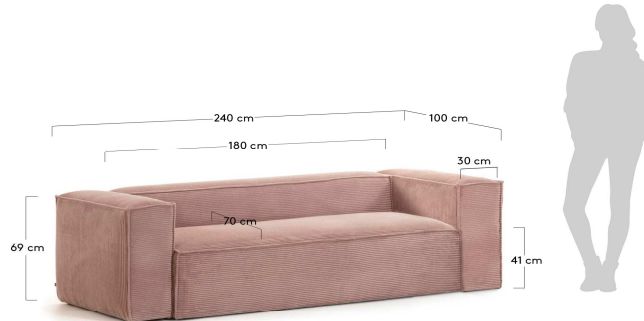

BLOK

Descriptions

Product code	S570LN24
Product description	Blok 3-seater sofa in pink corduroy, 240 cm This new version of the Blok sofa, upholstered in pink velveteen, has a pine and agglomerate structure with two layers of foam. This updated design adds wide French stitching which defines the contour of the sofa. Designed by Óscar Doll, designer at
Origin country	ES

Dimensions

Height x Width x Depth (cm)	69 cm	x	240 cm	x	100 cm
Product weight (kg)	88,6 Kg				
Seat height (cm)	41				
Seat width (cm)	180				
Seat depth (cm)	70				
Armrest height (cm)	69				
Armrest width (cm)	30				

Technical drawings

Features

Use (domestic/contract/office)	Domestic+
Indoor (yes/no)	Yes
Alfresco (yes/no)	No
Outdoor (yes/no)	No
Seating capacity	3
Max. load (kg)	300
Stackable (yes/no)	No
Stacks up to	
Foldable (yes/no)	No

Packaging

Units per lot					
Cbm (m3) / Gross weight (Kg)	1.455	/	95		
Nº of boxes	3				
Box 1	S57BR_LN24 - 1				
Description	BLOK Pink velveteen, set arms, Blok Sofa				
Description box	SET 2 BRAZOS + HERRAJES				
Height x Width x Depth (cm)	70	x	100	x	62
Cbm (m3) / Gross weight (Kg) / Net weight (Kg)	0,434	/	30	/	28
Box 2	S57AT180_LN24 - 2				
Description	BLOK Pink velveteen, seat 180, Blok Sofa				
Description box	ASIENTO 180				
Height x Width x Depth (cm)	74	x	184	x	45
Cbm (m3) / Gross weight (Kg) / Net weight (Kg)	0,613	/	37	/	34,6
Box 3	S57CTR180_LN24 - 3				
Description	BLOK Pink velveteen, backrest 180, Blok Sofa				
Description box	RESPALDO 180				
Height x Width x Depth (cm)	70	x	182	x	32
Cbm (m3) / Gross weight (Kg) / Net weight (Kg)	0,408	/	28	/	26