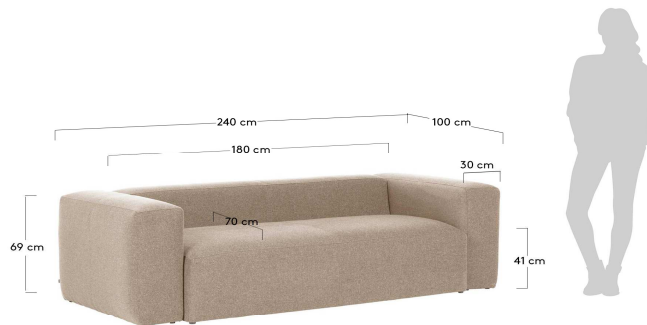

## Descriptions

Product code	S570GR39
Product description	Beige 3 seaters Blok sofa 240 cm The Blok sofa, designed by Òscar Doll, shows off a new upholstery, and it does so in a big way. It is a beige fabric that goes with everything. Did you just drop a glass of wine? Keep calm! Just dry it and its easy cleaning treatment does the rest.
Origin country	ES

## Dimensions

Height x Width x Depth (cm)	69 cm	x	240 cm	x	100 cm
Product weight (kg)	88,6 Kg				
Seat height (cm)	41				
Seat width (cm)	180				
Seat depth (cm)	70				
Armrest height (cm)	69				
Armrest width (cm)	30				

## Features

Use (domestic/contract/office)	Domestic+
Indoor (yes/no)	Yes
Alfresco (yes/no)	No
Outdoor (yes/no)	No
Seating capacity	3
Max. load (kg)	300
Stackable (yes/no)	No
Stacks up to	
Foldable (yes/no)	No

**Packaging**

Units per lot					
Cbm (m3) / Gross weight (Kg)	1.455	/	95		
Nº of boxes	3				
<b>Box 1</b>	<b>S57AT180_GR39 - 1</b>				
Description	BLOK Beige, seat 180, Blok Sofa				
Description box	ASIENTO 180				
Height x Width x Depth (cm)	74	x	184	x	45
Cbm (m3) / Gross weight (Kg) / Net weight (Kg)	0,613	/	37	/	34,6
<b>Box 2</b>	<b>S57BR_GR39 - 2</b>				
Description	BLOK Beige, set arms, Blok Sofa				
Description box	SET 2 BRAZOS + HERRAJES				
Height x Width x Depth (cm)	70	x	100	x	62
Cbm (m3) / Gross weight (Kg) / Net weight (Kg)	0,434	/	30	/	28
<b>Box 3</b>	<b>S57CTR180_GR39 - 3</b>				
Description	BLOK Beige, backrest 180, Blok Sofa				
Description box	RESPALDO 180				
Height x Width x Depth (cm)	70	x	182	x	32
Cbm (m3) / Gross weight (Kg) / Net weight (Kg)	0,408	/	28	/	26