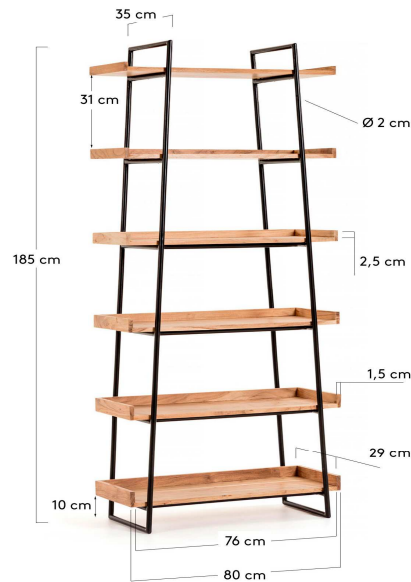

BASI

Descriptions

Product code	CC1146M46
Product description	Basi shelving unit 80 x 185 cm Every inch of our Basi shelves is as current as it gets. On one hand, the acacia wood and steel is a nod to the trend for visible structures and on the other, the straight lines create geometric motifs, such as triangles, seen currently in the coolest
Origin country	IN

Dimensions

Height x Width x Depth (cm)	185 cm	x	80 cm	x	35 cm
Product weight (Kg)	37,4 Kg				

Technical drawings

Features

Use (domestic/contract/office)	Domestic
Indoor (yes/no)	Yes
Alfresco (yes/no)	No
Outdoor (yes/no)	No
Max. load (kg)	25
Adjustable height (yes/no)	No
Adjustable height mechanism description	N/A
Top tilt angle range	
Feet pad type	Plastic pad
Adjustable feet (yes/no)	Yes
Doors included (yes/no)	No
Number of doors	
Door opening system	N/A
Door soft-close function (yes/no)	N/A
Drawers included (yes/no)	No
Number of drawers	

Drawer opening system	N/A
Runner guide mechanism	N/A
Runner soft-close function (yes/no)	N/A
Drawers max. load (kg)	
Shelves included (yes/no)	Yes
Number of shelves	6
Adjustable shelves (yes/no)	No
Shelves max. load (kg)	15
Wall brackets antitilting included (yes/no)	Yes