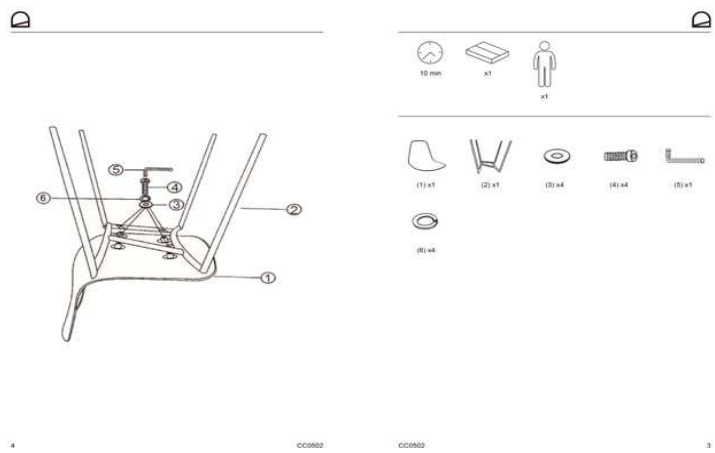

Foldable (yes/no)	No
Swivel (yes/no)	No
Reclining (yes/no)	No
Armrest included (yes/no)	No
Padded (yes/no)	No
Footrest included (yes/no)	No
Fabric durability resistance (Martindale cycles)	
Water repellent (yes/no)	N/A
Stain resistant (yes/no)	N/A
Fire resistant (yes/no)	N/A
UV resistance level (1-5)	
Removable chair cover (yes/no)	No
Removable cover parts description	N/A
Adjustable feet (yes/no)	No
Castors information	N/A
Cushion included (yes/no)	No
Cushion removable cover (yes/no)	N/A

Materials

Main material	Plastic
Frame construction	Steel
Main finishing	Colored
Seat material details	Polypropylene
Backrest material details	Polypropylene
Armrest material details	N/A
Fabric type & specifications	N/A
Fabric composition	
Fabric grammage (g/m2)	
Upholstery fill material	N/A
Foam density (kg/m3)	
Legs material	Steel
Legs finishing	Matt, Powder coated painted
Feet pad type	Plastic pad
Cushion fabric type	N/A
Cushion fabric composition	
Cushion grammage (g/m2)	
Cushion fill material	N/A
Cushion thickness (cm)	

Assembly

Unpacking time (min)	5
Assembly required (yes/no)	Yes
Difficulty of assembly	Easy
People required	1
Assembly time (min)	10
Assembly suggestions	Turn the seat upside down and tighten the screws. Check and classify all fittings before starting the assembly. Assemble on a soft surface.

Assembly instructions