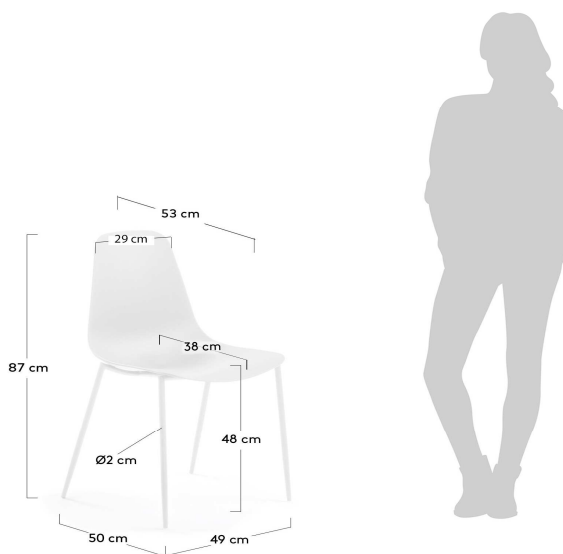

WASSU

Descriptions

Product code	CC0502S05
Product description	WASSU Chair metal white plastic white Chair in polypropylene. Legs in painted metal.
Origin country	CN

Dimensions

Height x Width x Depth (cm)	87 cm	x	49 cm	x	53 cm
Product weight (kg)	4,8 Kg				
Seat height (cm)	48				
Seat width (cm)	44				
Seat depth (cm)	38				
Armrest height (cm)					
Armrest width (cm)					
Backrest height (cm)	39				

Technical drawings

Features

Use (domestic/contract/office)	Domestic
Indoor (yes/no)	Yes
Alfresco (yes/no)	No
Outdoor (yes/no)	No
Stackable (yes/no)	No
Stacks up to	
Max. load (kg)	130
Adjustable height (yes/no)	No
Adjustable height mechanism description	N/A

Foldable (yes/no)	No
Swivel (yes/no)	No
Reclining (yes/no)	No
Armrest included (yes/no)	No
Padded (yes/no)	No
Footrest included (yes/no)	No
Fabric durability resistance (Martindale cycles)	
Water repellent (yes/no)	N/A
Stain resistant (yes/no)	N/A
Fire resistant (yes/no)	N/A
UV resistance level (1-5)	
Removable chair cover (yes/no)	No
Removable cover parts description	N/A
Adjustable feet (yes/no)	No
Castors information	N/A
Cushion included (yes/no)	No
Cushion removable cover (yes/no)	N/A

Packaging

Units per lot	
Cbm (m3) / Gross weight (Kg)	0,04375 / 5.625
Nº of boxes	1
Box 1	1
Description	WASSU Chair metal white plastic white
Description box	FULL ITEM
Height x Width x Depth (cm)	57 x 58 x 53
Cbm (m3) / Gross weight (Kg) / Net weight (Kg)	0,044 / 5.625 / 4,8
Box 2	
Description	
Description box	
Height x Width x Depth (cm)	x x
Cbm (m3) / Gross weight (Kg) / Net weight (Kg)	/ /
Box 3	
Description	
Description box	
Height x Width x Depth (cm)	x x
Cbm (m3) / Gross weight (Kg) / Net weight (Kg)	/ /