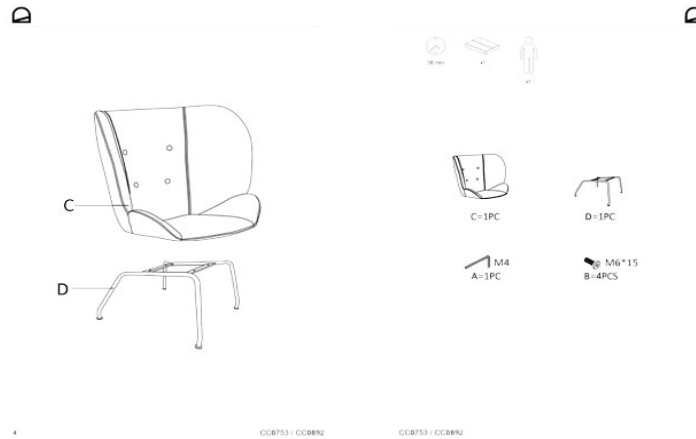

Assembly

Unpacking time (min)	3
Assembly required (yes/no)	Yes
Difficulty of assembly	Easy
People required	1
Assembly time (min)	15
Assembly suggestions	Check and classify all fittings before starting the assembly. Assemble on a soft surface.

Assembly instructions

Care & Warranties

General warnings	Do not place near direct sources of heat. Keep away from direct solar light. Do not use abrasive products like acetones, bleaches, solvents, etc. Sharp elements can scratch the product surface.
Specific use and care instructions	Clean brushing it with a soft brush or with a dry cloth. If some liquid is spilt over the product, clean it as fast as possible to avoid making stains. Dust it with a duster.
Specific use and care instructions for outdoor	
Years of guarantee	2
Made according to	EN 12520:2015+EN1022:2018 for household use seats
FSC certified (yes/no)	N/A
PEFC certified (yes/no)	
FLEGT license (yes/no)	
Variation type	Velvet fabric can have visual differences because of hair direction
Purposeful distressing type	No distressing
Additional information	Wood origin country: China