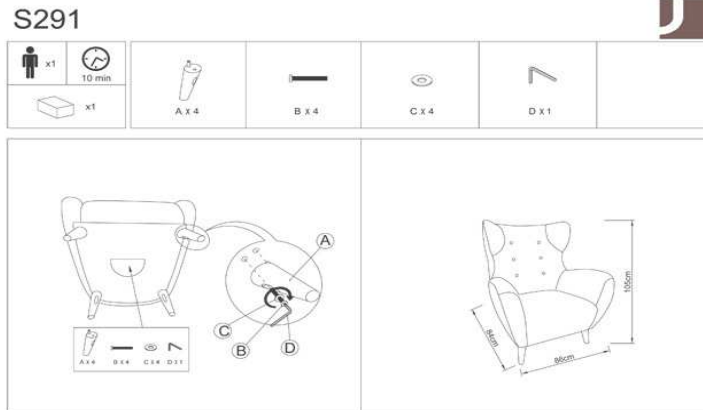

Assembly

Unpacking time (min)	3
Assembly required (yes/no)	Yes
Difficulty of assembly	Easy
People required	1
Assembly time (min)	10
Assembly suggestions	The legs are inside the frame. Check and classify all fittings before starting the assembly. Assemble on a soft surface.

Assembly instructions

Care & Warranties

General warnings	Do not place near direct sources of heat. Keep away from direct solar light. Do not use abrasive products like acetones, bleaches, solvents, etc. Sharp elements can scratch the product surface.
Specific use and care instructions	Clean brushing it with a soft brush or with a dry cloth. If some liquid is spilt over the product, clean it as fast as possible to avoid making stains. Dust it with a duster.
Specific use and care instructions for outdoor	
Years of guarantee	2
Made according to	EN 12520:2015 for household use seats
FSC certified (yes/no)	No
PEFC certified (yes/no)	No
FLEGT license (yes/no)	N/A
Variation type	No natural variation, Light and environment conditions may distort the color
Purposeful distressing type	No distressing
Additional information	Wood origin country: China