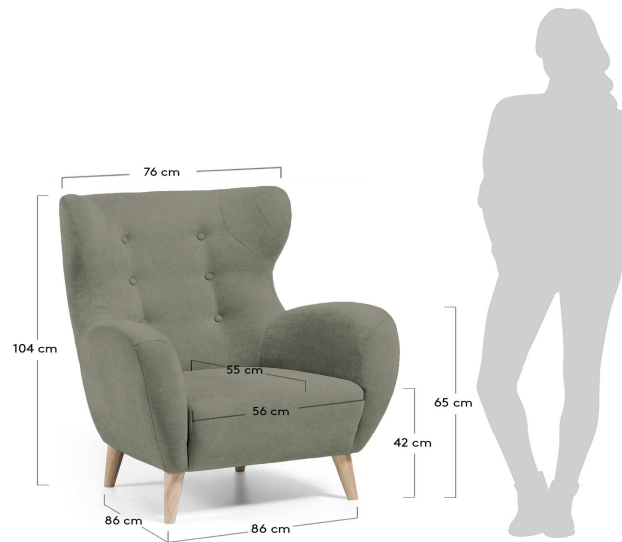

Technical drawings

Features

Use (domestic/contract/office)	Domestic
Indoor (yes/no)	Yes
Alfresco (yes/no)	No
Outdoor (yes/no)	No
Seating capacity	1
Max. load (kg)	130
Stackable (yes/no)	No
Stacks up to	
Foldable (yes/no)	No