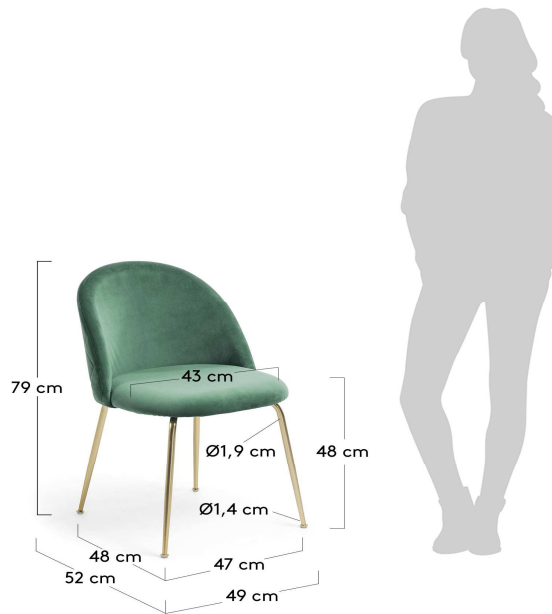

MYSTERE

Descriptions

Product code	CC0855J19
Product description	MYSTERE Chair metal gold velvet dark green You never know when a special occasion is just around the corner but the Ivonne chairs have got you covered. Comfortable backrest support will entice guests to socialise at the table and their elegant design brings a touch of chic.
Origin country	CN

Dimensions

Height x Width x Depth (cm)	79 cm	x	49 cm	x	52 cm
Product weight (kg)	5,1 Kg				
Seat height (cm)	47				
Seat width (cm)	42				
Seat depth (cm)	43				
Armrest height (cm)					
Armrest width (cm)					
Backrest height (cm)	31				

Technical drawings

Features

Use (domestic/contract/office)	Domestic
Indoor (yes/no)	Yes
Alfresco (yes/no)	No
Outdoor (yes/no)	No
Stackable (yes/no)	No
Stacks up to	
Max. load (kg)	130
Adjustable height (yes/no)	No
Adjustable height mechanism description	N/A