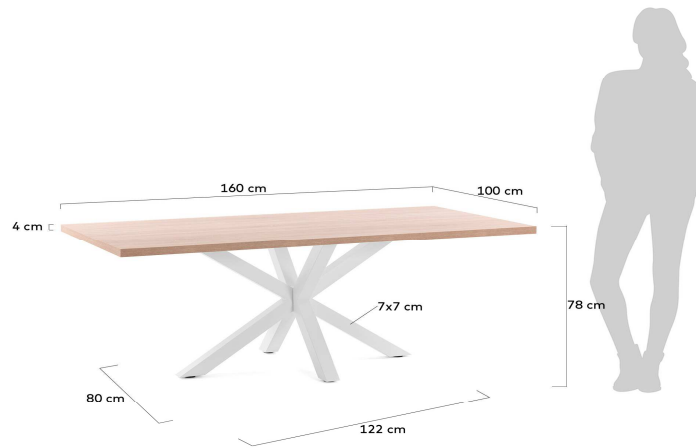

### Descriptions

Product code	CC1310M46
Product description	ARYA Table 160x100 white, melamine natural Sonoma This table, designed by our team, has a melamine treated top measuring 160 cm long with an oak finish. This top is supported on a steel base painted with a white finish. This table is available in many other models. What's yours?
Origin country	CN

### Dimensions

Height x Width x Depth (cm)	78 cm	x	160 cm	x	100 cm
Product weight (Kg)	44,55 Kg				
Top thickness (mm)	40				
Leaf sizes	N/A				

### Features

Use (domestic/contract/office)	Domestic
Indoor (yes/no)	Yes
Alfresco (yes/no)	No
Outdoor (yes/no)	No
Extendible (yes/no)	No
Adjustable height (yes/no)	No
Foldable (yes/no)	No
Seating capacity	8
Seating capacity fully extended	
Max. load (kg)	60
Top edge type	Flat
Scratch and wear resistance (Mohs scale)	
Hardness (Rockwell method)	

Additional information	Legs form a rectangle of 122 x 80 cm. Tube shape: 7 x 7 cm
------------------------	--

**Packaging**

Units per lot	
Cbm (m3) / Gross weight (Kg)	0,208 / 50,6
Nº of boxes	2

Box 1	NEWARY12E05 - 1
Description	NEW-ARYA Legs Rectangular epoxy white
Description box	LEGS
Height x Width x Depth (cm)	8 x 97 x 76,5
Cbm (m3) / Gross weight (Kg) / Net weight (Kg)	0,059 / 21 / 18,5