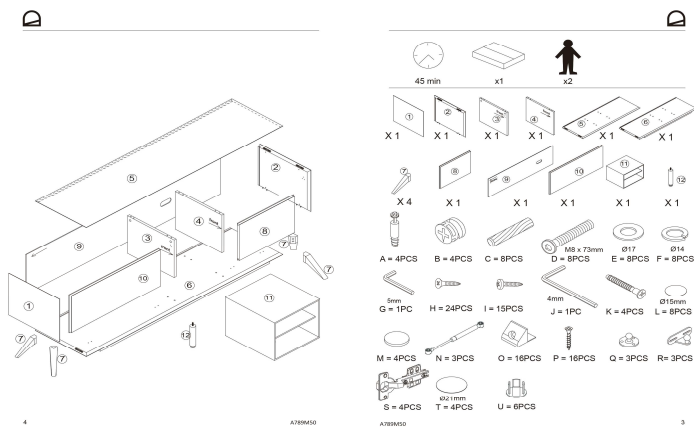

Drawer opening system	N/A
Runner guide mechanism	N/A
Runner soft-close function (yes/no)	N/A
Drawers max. load (kg)	
Shelves included (yes/no)	Yes
Number of shelves	1
Adjustable shelves (yes/no)	No
Shelves max. load (kg)	5
Wall brackets antitilting included (yes/no)	No

Materials

Material description	N/A
Finishing description	No
Back processed (yes/no)	No
Legs material	Ash wood (Fraxinus spp.)
Legs finishing	Natural
Door material	MDF (Medium density fibers)
Drawer material	N/A
Runner material of the drawers	N/A
Shelves material	MDF (Medium density fibers)

Assembly

Unpacking time (min)	3
Assembly required (yes/no)	Yes
Difficulty of assembly	Medium
People required	2
Assembly time (min)	60
Assembly suggestions	Check and classify all fittings before starting the assembly. Assemble on a soft surface.

Assembly instructions

Care & Warranties

General warnings	Do not place near direct sources of heat. Keep away from direct solar light. Do not use abrasive products like acetones, bleaches, solvents, etc. Sharp elements can scratch the product surface.
Specific use and care instructions	Clean the product with a wet cloth dampened in a mild cleaner and dry immediately. Dust it with a duster.
Specific use and care instructions for outdoor	
Years of guarantee	2
Made according to	
FSC certified (yes/no)	No
PEFC certified (yes/no)	No
FLEGT license (yes/no)	N/A