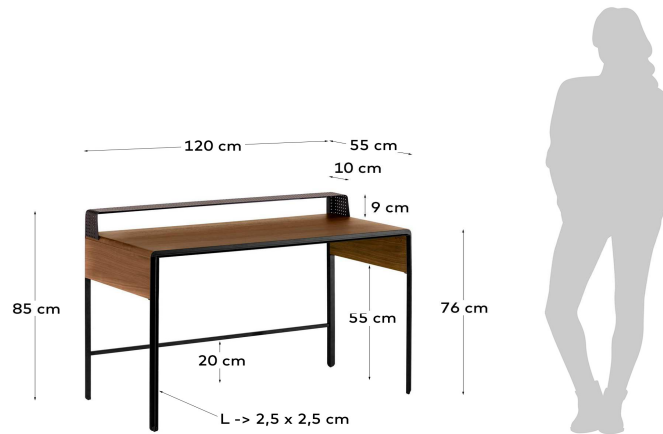

Features

Use (domestic/contract/office)	Domestic
Indoor (yes/no)	Yes
Alfresco (yes/no)	No
Outdoor (yes/no)	No
Max. load (kg)	80
Adjustable height (yes/no)	No
Adjustable height mechanism description	
Top tilt angle range	
Feet pad type	Plastic pad
Adjustable feet (yes/no)	No
Doors included (yes/no)	No
Number of doors	
Door opening system	N/A
Door soft-close function (yes/no)	N/A
Drawers included (yes/no)	No
Number of drawers