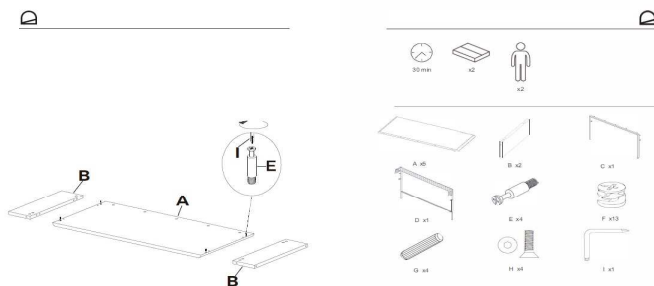

Drawer opening system	
Runner guide mechanism	
Runner soft-close function (yes/no)	N/A
Drawers max. load (kg)	
Shelves included (yes/no)	No
Number of shelves	
Adjustable shelves (yes/no)	N/A
Shelves max. load (kg)	
Wall brackets antitilting included (yes/no)	No

Materials

Material description	
Finishing description	
Back processed (yes/no)	N/A
Legs material	Steel
Legs finishing	Powder coated painted
Door material	N/A
Drawer material	
Runner material of the drawers	
Shelves material	

Assembly

Unpacking time (min)	3
Assembly required (yes/no)	Yes
Difficulty of assembly	Easy
People required	2
Assembly time (min)	20
Assembly suggestions	Check and classify all fittings before starting the assembly. Assemble on a soft surface.

Assembly instructions

Care & Warranties

General warnings	Do not place near direct sources of heat. Keep away from direct solar light. Do not use abrasive products like acetones, bleaches, solvents, etc. Sharp elements can scratch the product surface.
Specific use and care instructions	Clean the product with a wet cloth dampened in a mild cleaner and dry immediately. Dust it with a duster.
Specific use and care instructions for outdoor	N/A
Years of guarantee	2
Made according to	EN 527:2017 for office tables and desk tables
FSC certified (yes/no)	No
PEFC certified (yes/no)	No
FLEGT license (yes/no)	N/A