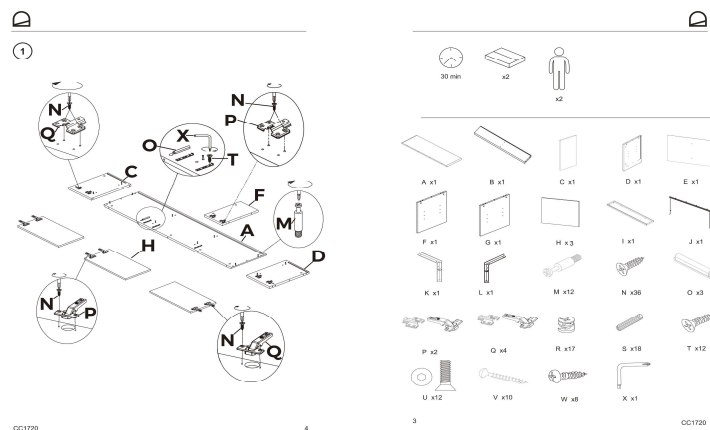

Drawer opening system	
Runner guide mechanism	
Runner soft-close function (yes/no)	N/A
Drawers max. load (kg)	
Shelves included (yes/no)	No
Number of shelves	
Adjustable shelves (yes/no)	N/A
Shelves max. load (kg)	
Wall brackets antitilting included (yes/no)	No

Materials

Material description	
Finishing description	
Back processed (yes/no)	Yes
Legs material	Steel
Legs finishing	Powder coated painted
Door material	Walnut veneer, MDF (Medium density fibers)
Drawer material	
Runner material of the drawers	
Shelves material	

Assembly

Unpacking time (min)	3
Assembly required (yes/no)	Yes
Difficulty of assembly	Medium
People required	2
Assembly time (min)	30
Assembly suggestions	Check and classify all fittings before starting the assembly. Assemble on a soft surface.

Assembly instructions

Care & Warranties

General warnings	Do not place near direct sources of heat. Keep away from direct solar light. Do not use abrasive products like acetones, bleaches, solvents, etc. Sharp elements can scratch the product surface.
Specific use and care instructions	Clean the product with a wet cloth dampened in a mild cleaner and dry immediately. Dust it with a duster.
Specific use and care instructions for outdoor	N/A
Years of guarantee	2
Made according to	
FSC certified (yes/no)	No
PEFC certified (yes/no)	No
FLEGT license (yes/no)	N/A