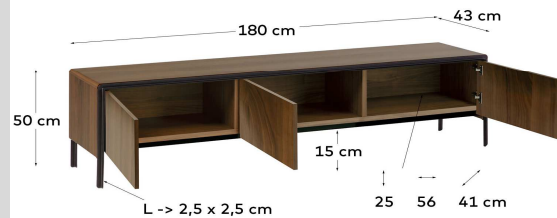

NADYRIA

Descriptions

Product code	CC1720M41
Product description	Nadyria walnut wood TV Stand 180 x 50 cm Nadyria TV stand, designed in house by Federico Bergamino. An exclusive piece with trendy details, like its visible structure. The rest of the design is up to you: are you an oak or walnut wood fan?
Origin country	VN

Dimensions

Height x Width x Depth (cm)	50 cm	x	180 cm	x	43 cm
Product weight (Kg)	50,2 Kg				

Technical drawings

Features

Use (domestic/contract/office)	Domestic
Indoor (yes/no)	Yes
Alfresco (yes/no)	No
Outdoor (yes/no)	No
Max. load (kg)	80
Adjustable height (yes/no)	No
Adjustable height mechanism description	
Top tilt angle range	
Feet pad type	Plastic pad
Adjustable feet (yes/no)	No
Doors included (yes/no)	Yes
Number of doors	3
Door opening system	Push opening
Door soft-close function (yes/no)	No
Drawers included (yes/no)	No
Number of drawers	

Box 1	1
Description	Nadyria walnut wood TV Stand 180 x 50 cm
Description box	WOOD PARTS
Height x Width x Depth (cm)	21 x 190 x 50
Cbm (m3) / Gross weight (Kg) / Net weight (Kg)	0,200 / 43,7 / 39,7

Box 2	2
Description	Nadyria walnut wood TV Stand 180 x 50 cm
Description box	LEGS AND FITTINGS
Height x Width x Depth (cm)	14 x 180 x 50
Cbm (m3) / Gross weight (Kg) / Net weight (Kg)	0,126 / 13,9 / 10,5