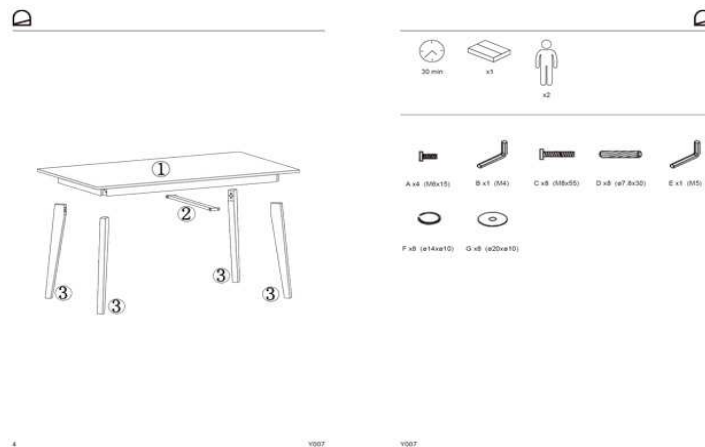

Extension mechanism type	N/A
Number of leaves	
Stored inside (yes/no)	
Adjustable feet (yes/no)	No

Materials

Main material	Manufactured wood
Top material	MDF (Medium density fibers)
Top finishing	Lacquered in PU (Polyurethane), Matt
Leaf material	N/A
Leaf finishing	N/A
Legs material	Rubber wood (Hevea spp.)
Legs finishing	Clear, Painted
Feet pad type	Nylon pad

Assembly

Unpacking time (min)	3
Assembly required (yes/no)	Yes
Difficulty of assembly	Easy
People required	2
Assembly time (min)	15
Assembly suggestions	Put the top upside down and screw the legs. Check and classify all fittings before starting the assembly. Assemble on a soft surface.

Assembly instructions

Care & Warranties

General warnings	When using it use a waterproof tablecloth or a coaster. Do not place near direct sources of heat. Keep away from direct solar light. Do not use abrasive products like acetones, bleaches, solvents, etc. Sharp elements can scratch the product surface.
Specific use and care instructions	Clean the product with a wet cloth dampened in a mild cleaner and dry immediately. Dust it with a duster.
Specific use and care instructions for outdoor	N/A
Years of guarantee	2
Made according to	EN 12521:2010 for household use tables
FSC certified (yes/no)	No
PEFC certified (yes/no)	No
FLEGT license (yes/no)	N/A
Variation type	No natural variation, Light and environment conditions may distort the color
Purposeful distressing type	No distressing