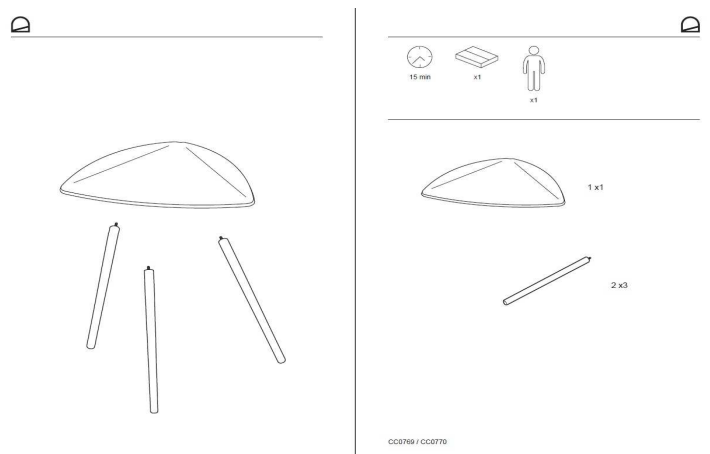

Drawer opening system	N/A
Runner guide mechanism	N/A
Runner soft-close function (yes/no)	N/A
Drawers max. load (kg)	
Shelves included (yes/no)	No
Number of shelves	
Adjustable shelves (yes/no)	N/A
Shelves max. load (kg)	
Wall brackets antitilting included (yes/no)	No

Materials

Material description	
Finishing description	N/A
Back processed (yes/no)	Yes
Legs material	Rubber wood (Hevea brasiliensis)
Legs finishing	Clear, Lacquered
Door material	N/A
Drawer material	N/A
Runner material of the drawers	N/A
Shelves material	N/A

Assembly

Unpacking time (min)	3
Assembly required (yes/no)	Yes
Difficulty of assembly	Easy
People required	1
Assembly time (min)	10
Assembly suggestions	Assemble on a soft protecting surface.

Assembly instructions

Care & Warranties

General warnings	Do not place near direct sources of heat. Keep away from direct solar light. Do not use abrasive products like acetones, bleaches, solvents, etc. Sharp elements can scratch the product surface.
Specific use and care instructions	Clean the product with a wet cloth dampened in a mild cleaner and dry immediately. Dust it with a duster.
Specific use and care instructions for outdoor	
Years of guarantee	2
Made according to	
FSC certified (yes/no)	No
PEFC certified (yes/no)	No
FLEGT license (yes/no)	N/A