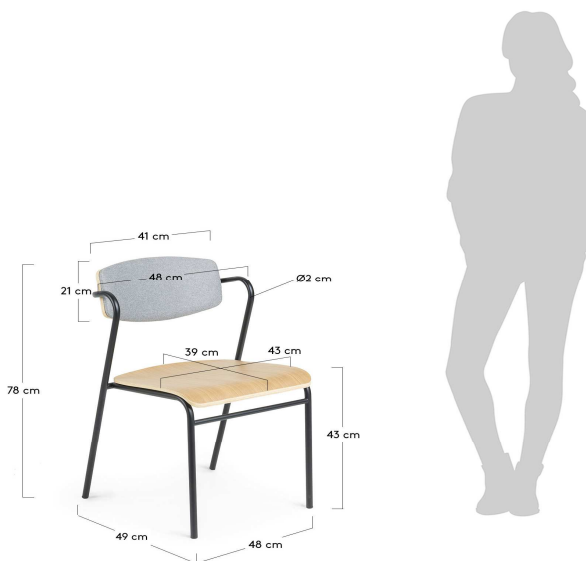

CASPER

Descriptions

Product code	CC0960J03
Product description	CASPER Armchair black metal oak wood grey fabric Natural oak plywood chair with backrest upholstered in grey fabric. Metal structure spray painted matt black. Stackable.
Origin country	VN

Dimensions

Height x Width x Depth (cm)	78 cm	x	48 cm	x	49 cm
Product weight (kg)	6 Kg				
Seat height (cm)	43				
Seat width (cm)	43				
Seat depth (cm)	39				
Armrest height (cm)	68				
Armrest width (cm)	2				
Backrest height (cm)	21				

Technical drawings

Features

Use (domestic/contract/office)	Domestic+
Indoor (yes/no)	Yes
Alfresco (yes/no)	No
Outdoor (yes/no)	No
Stackable (yes/no)	Yes
Stacks up to	4
Max. load (kg)	130
Adjustable height (yes/no)	No
Adjustable height mechanism description	N/A

Foldable (yes/no)	No
Swivel (yes/no)	No
Reclining (yes/no)	No
Armrest included (yes/no)	Yes
Padded (yes/no)	No
Footrest included (yes/no)	No
Fabric durability resistance (Martindale cycles)	
Water repellent (yes/no)	No
Stain resistant (yes/no)	No
Fire resistant (yes/no)	No
UV resistance level (1-5)	
Removable chair cover (yes/no)	No
Removable cover parts description	N/A
Adjustable feet (yes/no)	No
Castors information	N/A
Cushion included (yes/no)	No
Cushion removable cover (yes/no)	N/A