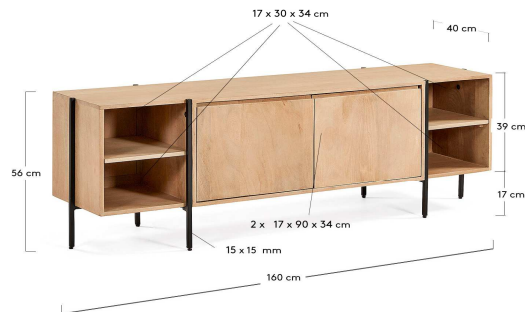

PALMIA

Descriptions

Product code	PAL005M46
Product description	<p>Palmia TV stand 160 x 56 cm</p> <p>The Palmia TV stand is a piece made out of solid mango wood, which has light tones. This piece, measuring 160 cm in length and with a huge storage capacity, has an aesthetic with simple lines, which means it can adapt to different looks.</p>
Origin country	<p>Create your</p> <p>IN</p>

Dimensions

Height x Width x Depth (cm)	56 cm	x	160 cm	x	40 cm
Product weight (Kg)	35,5 Kg				

Technical drawings

Features

Use (domestic/contract/office)	Domestic
Indoor (yes/no)	Yes
Alfresco (yes/no)	No
Outdoor (yes/no)	No
Max. load (kg)	100
Adjustable height (yes/no)	No
Adjustable height mechanism description	N/A
Top tilt angle range	
Feet pad type	Plastic pad
Adjustable feet (yes/no)	No
Doors included (yes/no)	Yes
Number of doors	2
Door opening system	Magnet lock
Door soft-close function (yes/no)	No
Drawers included (yes/no)	No
Number of drawers	

Drawer opening system	N/A
Runner guide mechanism	N/A
Runner soft-close function (yes/no)	N/A
Drawers max. load (kg)	
Shelves included (yes/no)	Yes
Number of shelves	3
Adjustable shelves (yes/no)	No
Shelves max. load (kg)	5
Wall brackets antitilting included (yes/no)	No

Packaging

Units per lot	
Cbm (m3) / Gross weight (Kg)	0,37 / 43
Nº of boxes	1

Box 1	1
Description	Palmia TV stand 160 x 56 cm
Description box	FULL ITEM
Height x Width x Depth (cm)	51 x 165 x 44
Cbm (m3) / Gross weight (Kg) / Net weight (Kg)	0,370 / 43 / 35,5