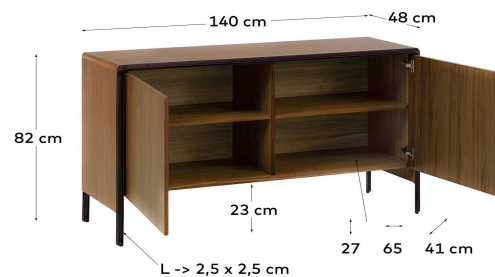

NADYRIA

Descriptions

Product code	CC1719M41
Product description	Walnut wood Nadyria sideboard 140 x 82 cm Nadyria sideboard, designed in house by Federico Bergamino. An exclusive piece with trendy details, like its visible structure. The rest of the design is up to you: are you an oak or walnut wood fan?
Origin country	VN

Dimensions

Height x Width x Depth (cm)	82 cm	x	140 cm	x	48 cm
Product weight (Kg)	58,1 Kg				

Technical drawings

Features

Use (domestic/contract/office)	Domestic
Indoor (yes/no)	Yes
Alfresco (yes/no)	No
Outdoor (yes/no)	No
Max. load (kg)	100
Adjustable height (yes/no)	No
Adjustable height mechanism description	
Top tilt angle range	
Feet pad type	Plastic pad
Adjustable feet (yes/no)	No
Doors included (yes/no)	Yes
Number of doors	2
Door opening system	Push opening
Door soft-close function (yes/no)	No
Drawers included (yes/no)	No
Number of drawers	

Box 1	1
Description	Walnut wood Nadyria sideboard 140 x 82 cm
Description box	WOOD PARTS
Height x Width x Depth (cm)	22 x 147 x 64
Cbm (m3) / Gross weight (Kg) / Net weight (Kg)	0,207 / 55,6 / 51,6

Box 2	2
Description	Walnut wood Nadyria sideboard 140 x 82 cm
Description box	LEGS AND FITTINGS
Height x Width x Depth (cm)	12 x 147 x 90
Cbm (m3) / Gross weight (Kg) / Net weight (Kg)	0,159 / 10,3 / 6,5