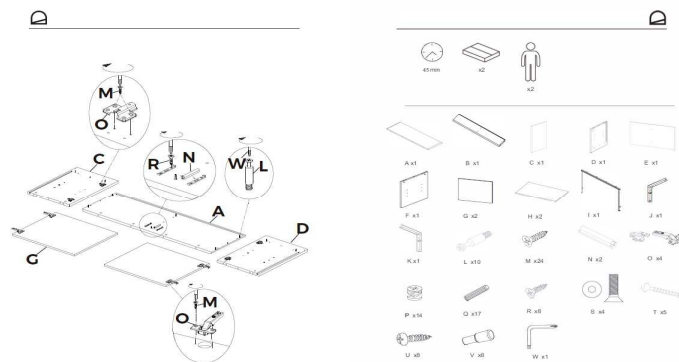

Drawer opening system	
Runner guide mechanism	
Runner soft-close function (yes/no)	N/A
Drawers max. load (kg)	
Shelves included (yes/no)	Yes
Number of shelves	1
Adjustable shelves (yes/no)	Yes
Shelves max. load (kg)	20
Wall brackets antitilting included (yes/no)	No

Materials

Material description	
Finishing description	
Back processed (yes/no)	Yes
Legs material	Steel
Legs finishing	Powder coated painted
Door material	Walnut veneer, MDF (Medium density fibers)
Drawer material	
Runner material of the drawers	
Shelves material	Walnut veneer, MDF (Medium density fibers)

Assembly

Unpacking time (min)	3
Assembly required (yes/no)	Yes
Difficulty of assembly	Medium
People required	2
Assembly time (min)	45
Assembly suggestions	Check and classify all fittings before starting the assembly. Assemble on a soft surface.

Assembly instructions

Care & Warranties

General warnings	Do not place near direct sources of heat. Keep away from direct solar light. Do not use abrasive products like acetones, bleaches, solvents, etc. Sharp elements can scratch the product surface.
Specific use and care instructions	Clean the product with a wet cloth dampened in a mild cleaner and dry immediately. Dust it with a duster.
Specific use and care instructions for outdoor	N/A
Years of guarantee	2
Made according to	
FSC certified (yes/no)	No
PEFC certified (yes/no)	No
FLEGT license (yes/no)	N/A