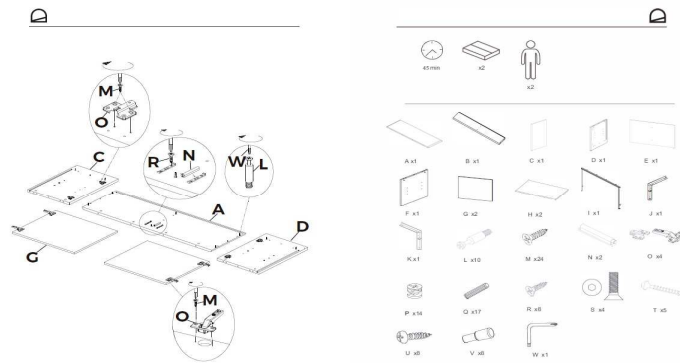

Drawer opening system	
Runner guide mechanism	
Runner soft-close function (yes/no)	N/A
Drawers max. load (kg)	
Shelves included (yes/no)	Yes
Number of shelves	1
Adjustable shelves (yes/no)	Yes
Shelves max. load (kg)	20
Wall brackets antitilting included (yes/no)	No

Materials

Material description	
Finishing description	
Back processed (yes/no)	Yes
Legs material	Steel
Legs finishing	Powder coated painted
Door material	Oak veneer (Quercus alba), MDF (Medium density fibers)
Drawer material	
Runner material of the drawers	
Shelves material	Oak veneer (Quercus alba), MDF (Medium density fibers)

Assembly

Unpacking time (min)	3
Assembly required (yes/no)	Yes
Difficulty of assembly	Medium
People required	2
Assembly time (min)	45
Assembly suggestions	Check and classify all fittings before starting the assembly. Assemble on a soft surface.

Assembly instructions

Care & Warranties

General warnings	Do not place near direct sources of heat. Keep away from direct solar light. Do not use abrasive products like acetones, bleaches, solvents, etc. Sharp elements can scratch the product surface.
Specific use and care instructions	Clean the product with a wet cloth dampened in a mild cleaner and dry immediately. Dust it with a duster.
Specific use and care instructions for outdoor	N/A
Years of guarantee	2
Made according to	
FSC certified (yes/no)	No
PEFC certified (yes/no)	No
FLEGT license (yes/no)	N/A