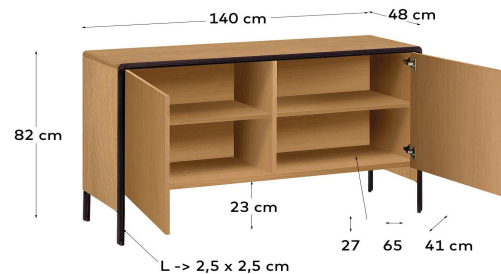

## Descriptions

Product code	CC1719M40
Product description	Oak wood Nadyria sideboard 140 x 82 cm Nadyria sideboard, designed in house by Federico Bergamino. An exclusive piece with trendy details, like its visible structure. The rest of the design is up to you: are you an oak or walnut wood fan?
Origin country	VN

## Dimensions

Height x Width x Depth (cm)	82 cm	x	140 cm	x	48 cm
Product weight (Kg)	58,1 Kg				

## Features

Use (domestic/contract/office)	Domestic
Indoor (yes/no)	Yes
Alfresco (yes/no)	No
Outdoor (yes/no)	No
Max. load (kg)	100
Adjustable height (yes/no)	No
Adjustable height mechanism description	
Top tilt angle range	
Feet pad type	Plastic pad
Adjustable feet (yes/no)	No
Doors included (yes/no)	Yes
Number of doors	2
Door opening system	Push opening
Door soft-close function (yes/no)	No
Drawers included (yes/no)	No
Number of drawers	

Box 1	1
Description	Oak wood Nadyria sideboard 140 x 82 cm
Description box	WOOD PARTS
Height x Width x Depth (cm)	22 x 147 x 64
Cbm (m3) / Gross weight (Kg) / Net weight (Kg)	0,207 / 55,6 / 51,6

Box 2	2
Description	Oak wood Nadyria sideboard 140 x 82 cm
Description box	LEGS AND FITTINGS
Height x Width x Depth (cm)	12 x 147 x 90
Cbm (m3) / Gross weight (Kg) / Net weight (Kg)	0,159 / 10,3 / 6,5