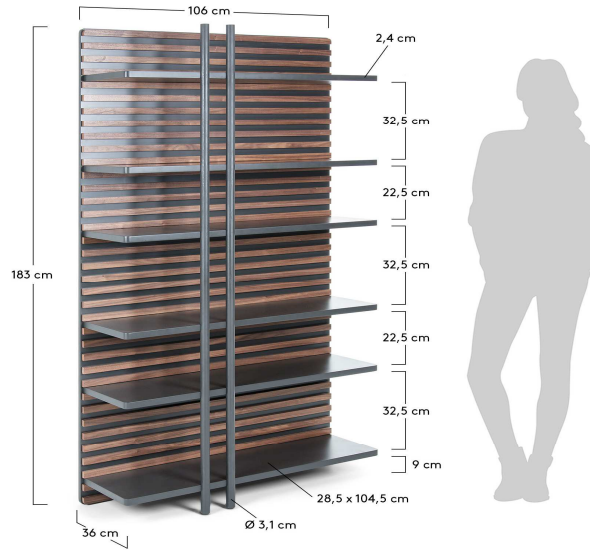

MAHON

Descriptions

Product code	MH003L02
Product description	MAHON Bookshelf 106x183 walnut veneer, mdf matt graph Bookshelf with back in walnut veneer and MDF matt graphite lacquered shelves. Metal legs. Wall fixing set included.
Origin country	CN

Dimensions

Height x Width x Depth (cm)	183 cm	x	106 cm	x	36 cm
Product weight (Kg)	73 Kg				

Technical drawings

Features

Use (domestic/contract/office)	Domestic
Indoor (yes/no)	Yes
Alfresco (yes/no)	No
Outdoor (yes/no)	No
Max. load (kg)	60
Adjustable height (yes/no)	No
Adjustable height mechanism description	N/A
Top tilt angle range	
Feet pad type	Plastic pad
Adjustable feet (yes/no)	Yes
Doors included (yes/no)	No
Number of doors	
Door opening system	N/A
Door soft-close function (yes/no)	N/A
Drawers included (yes/no)	No
Number of drawers	

Box 1	1
Description	MAHON Bookshelf 106x183 walnut veneer, mdf matt graph
Description box	FULL ITEM
Height x Width x Depth (cm)	18 x 196 x 121
Cbm (m3) / Gross weight (Kg) / Net weight (Kg)	0,427 / 90 / 83