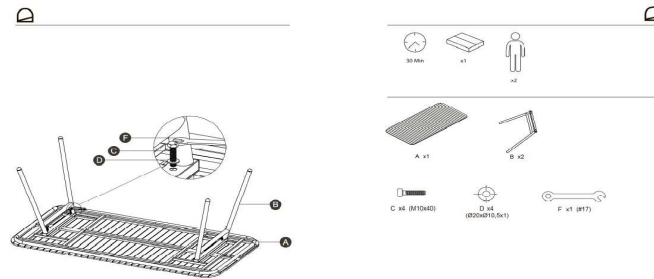

Extension mechanism type	N/A
Number of leaves	
Stored inside (yes/no)	N/A
Adjustable feet (yes/no)	No

Materials

Main material	Solid wood
Top material	Acacia wood (<i>Acacia auriculiformis</i>)
Top finishing	Oiled
Leaf material	N/A
Leaf finishing	N/A
Legs material	Galvanized steel
Legs finishing	Powder coated painted
Feet pad type	Plastic pad

Assembly

Unpacking time (min)	3
Assembly required (yes/no)	Yes
Difficulty of assembly	Easy
People required	2
Assembly time (min)	30
Assembly suggestions	Put the top upside down and screw the legs. Check and classify all fittings before starting the assembly. Assemble on a soft surface.

Assembly instructions

Care & Warranties

General warnings	We recommend the use of tablecloth and coasters to avoid stains. Do not use abrasive products like acetones, bleaches, solvents, etc. Sharp elements can scratch the product surface.
Specific use and care instructions	Clean with a mild soapy solution and dry immediately. We strongly recommend varnishing/re-staining the furniture regularly once a year to prevent dryness, cracks and moisture absorption.
Specific use and care instructions for outdoor	Store the furniture in a dry indoor place. If you want to leave it outdoors, protect it with a waterproof cover in autumn, winter and rainy season.
Years of guarantee	2
Made according to	
FSC certified (yes/no)	Yes
PEFC certified (yes/no)	No
FLEGT license (yes/no)	N/A
Variation type	Natural wood grain and/or Colour tone, Light and environment conditions may
Purposeful distressing type	Coat & Paint distressing