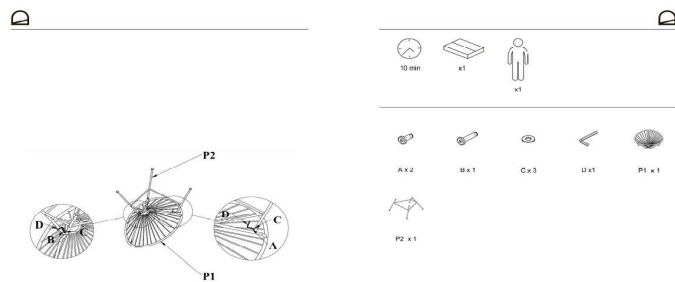

Foldable (yes/no)	No
Swivel (yes/no)	No
Reclining (yes/no)	No
Armrest included (yes/no)	No
Padded (yes/no)	No
Footrest included (yes/no)	No
Fabric durability resistance (Martindale cycles)	
Water repellent (yes/no)	No
Stain resistant (yes/no)	No
Fire resistant (yes/no)	No
UV resistance level (1-5)	3
Removable chair cover (yes/no)	N/A
Removable cover parts description	N/A
Adjustable feet (yes/no)	No
Castors information	N/A
Cushion included (yes/no)	No
Cushion removable cover (yes/no)	N/A

Materials

Main material	Rope
Frame construction	Galvanized steel
Main finishing	UV resistant treatment
Seat material details	Rope, Galvanized steel
Backrest material details	Rope, Galvanized steel
Armrest material details	N/A
Fabric type & specifications	Rope
Fabric composition	95% Polypropylene, 5% Polyester
Fabric grammage (g/m2)	
Upholstery fill material	N/A
Foam density (kg/m3)	
Legs material	Galvanized steel
Legs finishing	Matt, Powder coated painted
Feet pad type	Plastic pad
Cushion fabric type	N/A
Cushion fabric composition	
Cushion grammage (g/m2)	
Cushion fill material	N/A
Cushion thickness (cm)	

Assembly

Unpacking time (min)	2
Assembly required (yes/no)	Yes
Difficulty of assembly	Easy
People required	1
Assembly time (min)	10
Assembly suggestions	Assemble on a soft protecting surface.

Assembly instructions