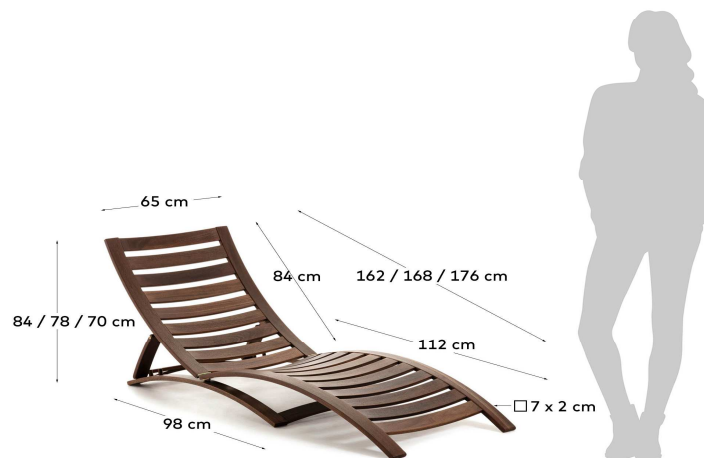

LUCIEN

Descriptions

Product code	CC1747M46
Product description	Lucien natural lounger This Lucien lounger is made of Balau wood with a natural finish. Its curved and low to the ground design is provides maximum relaxation in the open air, since this wood is ideal for your outdoor spaces. It is both rain and sun resistant. In addition,
Origin country	ID

Dimensions

Height x Width x Depth (cm)	84 / 78 /	x	65 cm	x	162 / 168 / 176 cm
Product weight (kg)	19 Kg				
Seat height (cm)	20				
Seat width (cm)	65				
Seat depth (cm)	112				
Armrest height (cm)					
Armrest width (cm)					

Technical drawings

Features

Use (domestic/contract/office)	Domestic+
Indoor (yes/no)	Yes
Alfresco (yes/no)	Yes
Outdoor (yes/no)	Yes
Seating capacity	1
Max. load (kg)	130
Stackable (yes/no)	No
Stacks up to	
Foldable (yes/no)	Yes

Packaging

Units per lot					
Cbm (m3) / Gross weight (Kg)	0,194	/	22		
Nº of boxes	1				
Box 1	1				
Description	Lucien natural lounger				
Description box	FULL ITEM				
Height x Width x Depth (cm)	24	x	115,5	x	70
Cbm (m3) / Gross weight (Kg) / Net weight (Kg)	0,194	/	22	/	19
Box 2					
Description					
Description box					
Height x Width x Depth (cm)		x		x	
Cbm (m3) / Gross weight (Kg) / Net weight (Kg)		/		/	
Box 3					
Description					
Description box					
Height x Width x Depth (cm)		x		x	
Cbm (m3) / Gross weight (Kg) / Net weight (Kg)		/		/	