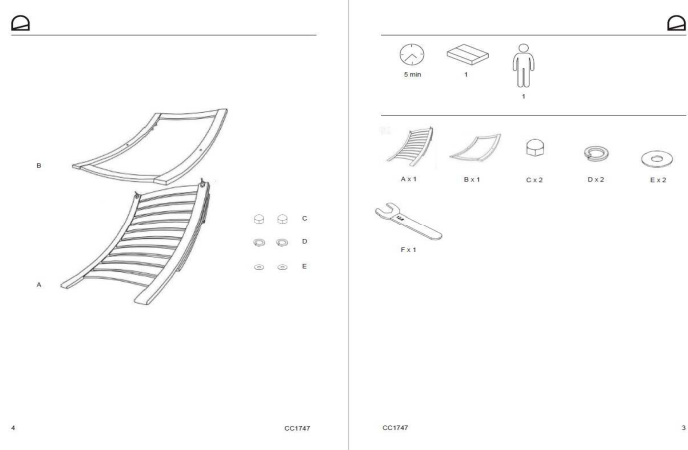

Assembly

Unpacking time (min)	3
Assembly required (yes/no)	No
Difficulty of assembly	
People required	
Assembly time (min)	
Assembly suggestions	

Assembly instructions

Care & Warranties

General warnings	Do not use abrasive products like acetones, bleaches, solvents, etc. To extend the durability of wooden outdoor furniture please follow the specific care instructions.
Specific use and care instructions	Clean with a mild soapy solution and dry immediately. We strongly recommend varnishing/re-staining the furniture regularly once a year to prevent dryness, cracks and moisture absorption.
Specific use and care instructions for outdoor	Store the furniture in a dry indoor place. If you want to leave it outdoors, protect it with a waterproof cover in autumn, winter and rainy season.
Years of guarantee	2
Made according to	
FSC certified (yes/no)	No
PEFC certified (yes/no)	No
FLEGT license (yes/no)	N/A
Variation type	Natural wood grain and/or Colour tone, Light and environment conditions may
Purposeful distressing type	Coat & Paint distressing
Additional information	Wood origin country: Malaysia