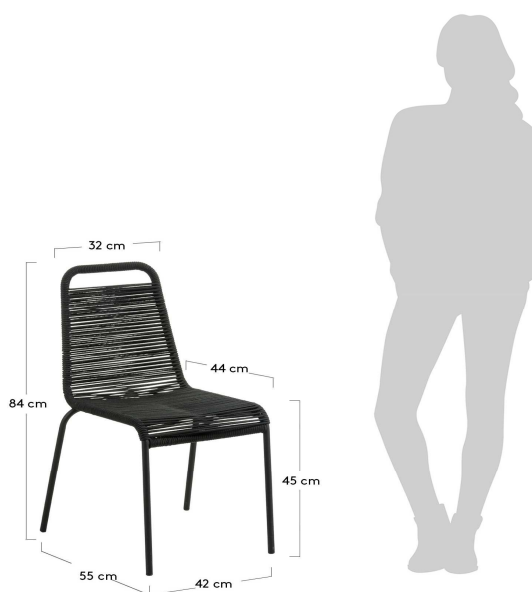

GLENVILLE

Descriptions

Product code	CC0901J01
Product description	GLENVILLE Chair black metal rope black Enjoy sunny days and balmy summer nights on your terrace. With its hand-woven seat made from on-trend cord, the Lambton chair ticks all the boxes: comfortable, flexible and adds style to your covered outdoor spaces.
Origin country	VN

Dimensions

Height x Width x Depth (cm)	84 cm	x	49 cm	x	59 cm
Product weight (kg)	3 Kg				
Seat height (cm)	45				
Seat width (cm)	42				
Seat depth (cm)	44				
Armrest height (cm)					
Armrest width (cm)					
Backrest height (cm)	39				

Technical drawings

Features

Use (domestic/contract/office)	Domestic
Indoor (yes/no)	Yes
Alfresco (yes/no)	Yes
Outdoor (yes/no)	No
Stackable (yes/no)	Yes
Stacks up to	4
Max. load (kg)	130
Adjustable height (yes/no)	No
Adjustable height mechanism description	N/A

Foldable (yes/no)	No
Swivel (yes/no)	No
Reclining (yes/no)	No
Armrest included (yes/no)	No
Padded (yes/no)	No
Footrest included (yes/no)	No
Fabric durability resistance (Martindale cycles)	
Water repellent (yes/no)	No
Stain resistant (yes/no)	No
Fire resistant (yes/no)	No
UV resistance level (1-5)	3
Removable chair cover (yes/no)	N/A
Removable cover parts description	N/A
Adjustable feet (yes/no)	No
Castors information	N/A
Cushion included (yes/no)	No
Cushion removable cover (yes/no)	N/A