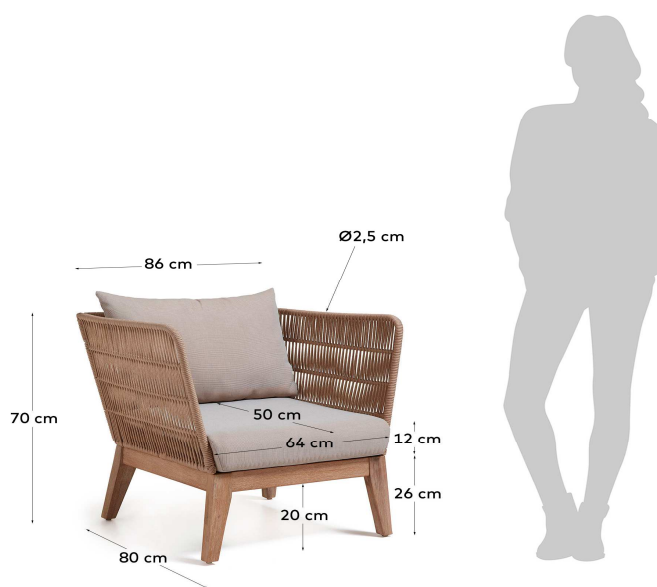

## Descriptions

Product code	C837R33
Product description	BELLANO Armchair eucalyptus white washed rope beige The best thing about being outdoors is the chance to get close to nature. Connect with your surroundings in comfort with the Belleny armchair, made from solid eucalyptus wood and hand-tied cord. Connect with the planet from your own balcony.
Origin country	VN

## Dimensions

Height x Width x Depth (cm)	70 cm	x	86 cm	x	80 cm
Product weight (kg)	13,9 Kg				
Seat height (cm)	38				
Seat width (cm)	62				
Seat depth (cm)	50				
Armrest height (cm)	70				
Armrest width (cm)	2,5				

## Features

Use (domestic/contract/office)	Domestic+
Indoor (yes/no)	Yes
Alfresco (yes/no)	Yes
Outdoor (yes/no)	No
Seating capacity	1
Max. load (kg)	130
Stackable (yes/no)	No
Stacks up to	
Foldable (yes/no)	No