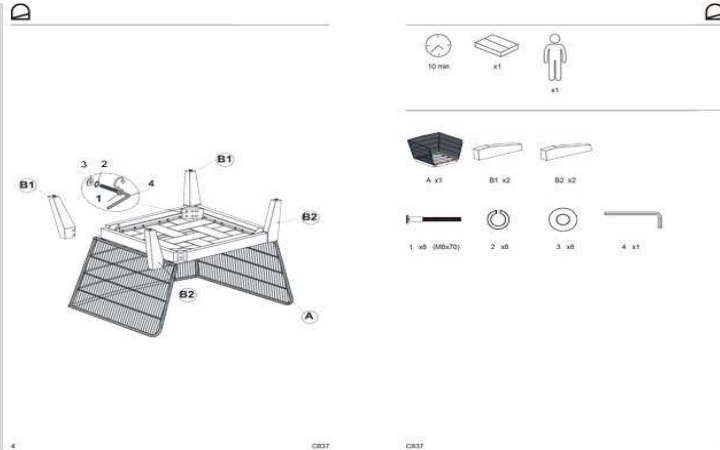

Assembly

Unpacking time (min)	3
Assembly required (yes/no)	Yes
Difficulty of assembly	Easy
People required	1
Assembly time (min)	10
Assembly suggestions	Check and classify all fittings before starting the assembly. Assemble on a soft surface.

Assembly instructions

Care & Warranties

General warnings	Do not use abrasive products like acetones, bleaches, solvents, etc. To extend the durability of wooden outdoor furniture please follow the specific care instructions.
Specific use and care instructions	Clean with a mild soapy solution and dry immediately. We strongly recommend varnishing/re-staining the furniture regularly once a year to prevent dryness, cracks and moisture absorption.
Specific use and care instructions for outdoor	Cold washing for the fabric cushions. Store the furniture in a dry indoor place. If you want to leave it outdoors, protect it with a waterproof cover in autumn, winter and rainy season.
Years of guarantee	2
Made according to	EN 581:2017 for outdoor household use seats
FSC certified (yes/no)	Yes
PEFC certified (yes/no)	
FLEGT license (yes/no)	
Variation type	Light and environment conditions may distort the color perception of the product
Purposeful distressing type	No distressing
Additional information	Rope composition (95% polypropylene + 5% polyester). Wood origin country: Vietnam